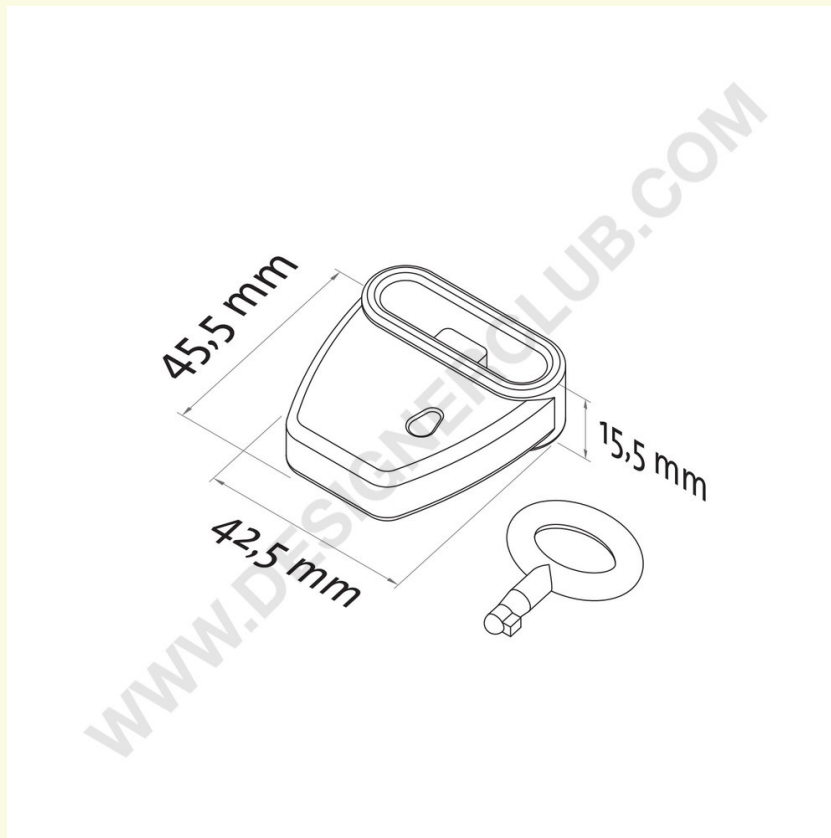

Datasheet

REF: 114 125

White anti-theft for double prong with included key - 45,5 mm x 42,5 mm

White anti-theft for plastic and metal double prongs.

Dimensions: 45,5 mm x 42,5 mm.

To be used with the included key.

Available also in red: ref. 114 120.

Designer Club S.R.L. Via 2 Giugno 28, 21022, Azzate (VA) , Italy

Designer Club reserves the right to change specifications and dimensions of products without notice, except for errors or omissions. Copyright Designer Club s.r.l. 2023.