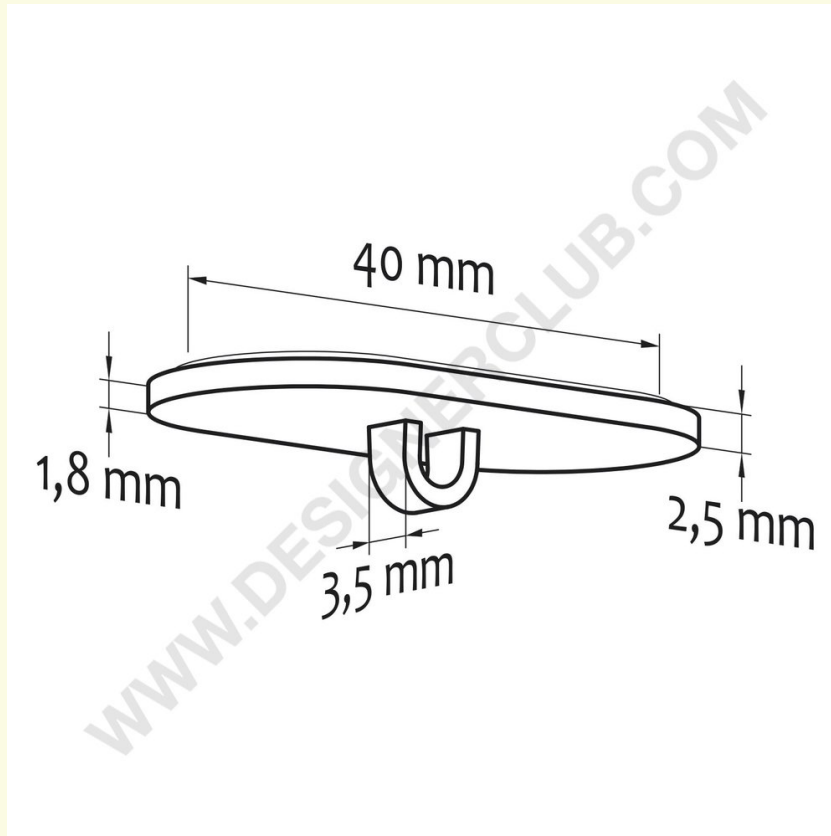

Datasheet

REF: 410 900
White double adhesive button

Double adhesive button with adhesive foam to suspend signs to the wall or the ceiling. Sign's max weight up to 500 gr. Sizes 40x20 mm.

+39 0332 455 360 www.designerclub.com commerciale@designerclub.com
Designer Club S.R.L. Via 2 Giugno 28, 21022, Azzate (VA) , Italy