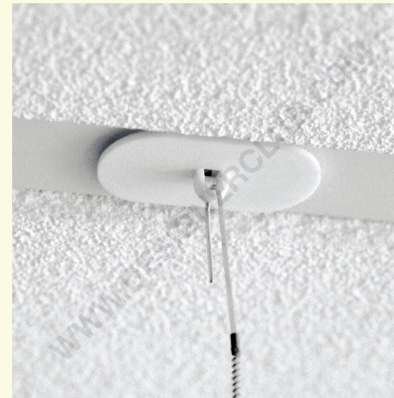

Datasheet

REF: 410 900
White double adhesive button

Double adhesive button with adhesive foam to suspend signs to the wall or the ceiling. Sign's max weight up to 500 gr. Sizes 40x20 mm.

+39 0332 455 360 www.designerclub.com commerciale@designerclub.com
Designer Club S.R.L. Via 2 Giugno 28, 21022, Azzate (VA) , Italy