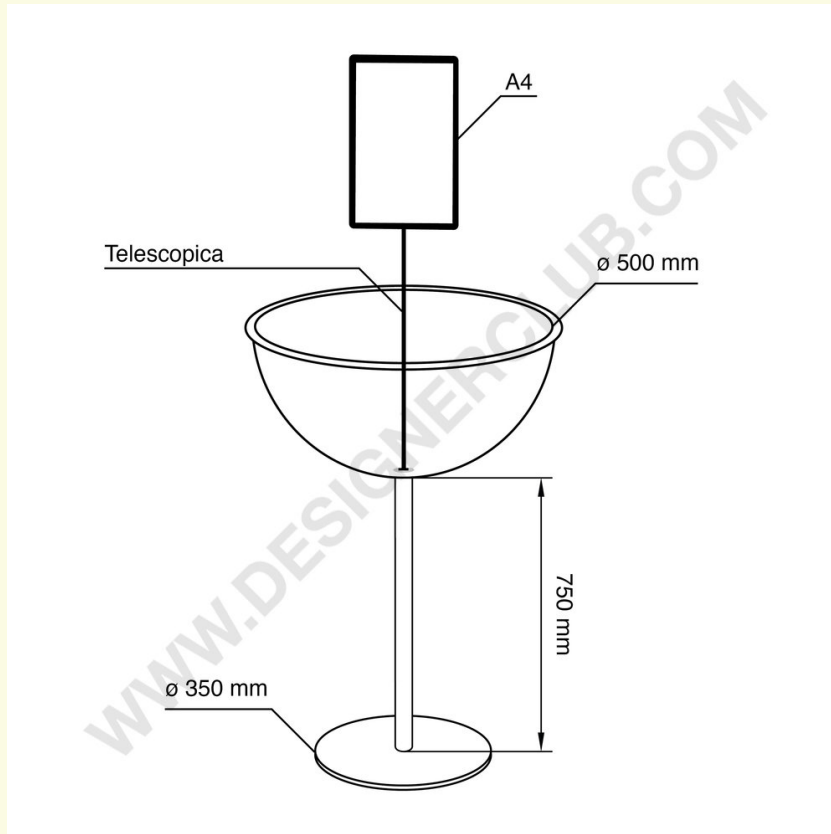

Datasheet

REF: 113 207

Half sphere stand Ø 500 mm with sign holder and base Ø 350 mm - Easy

Half sphere stand Ø 500 mm with sign holder A4 - Easy.

Base Ø 350 mm, Height pole 750 mm.

+39 0332 455 360 www.designerclub.com commerciale@designerclub.com
Designer Club S.R.L. Via 2 Giugno 28, 21022, Azzate (VA), Italy