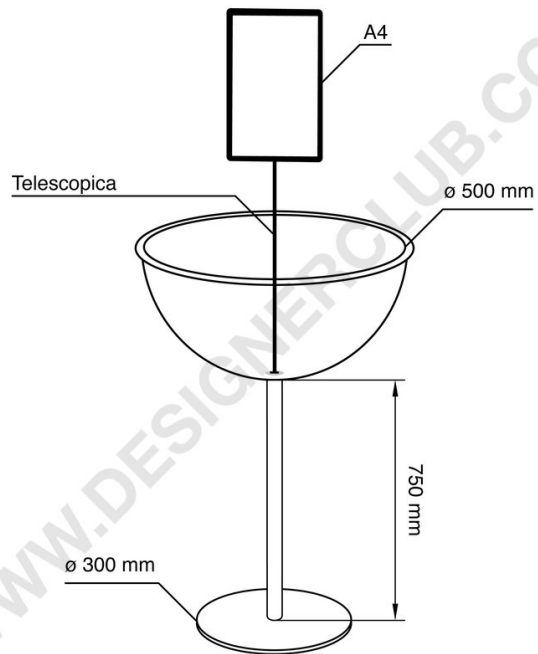

# Datasheet

**REF: 113 211**

**Half sphere stand Ø 500 mm with sign holder and base Ø 300 mm - Easy**

Half sphere stand Ø 500 mm with sign holder A4 - Easy.

Base Ø 300 mm, Height pole 750 mm.

+39 0332 455 360    [www.designerclub.com](http://www.designerclub.com)    [commerciale@designerclub.com](mailto:commerciale@designerclub.com)  
Designer Club S.R.L. Via 2 Giugno 28, 21022, Azzate (VA), Italy