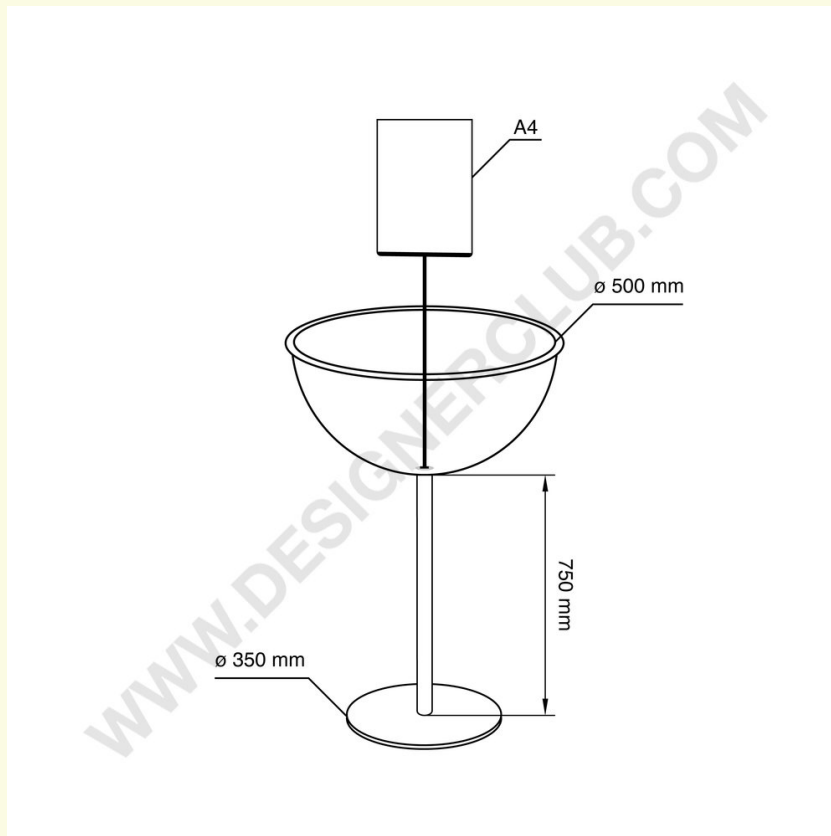

Datasheet

REF: 113 226

Half sphere stand Ø 500 mm with sign holder and base Ø 350 mm - Premium

Half sphere stand Ø 500 mm with sign holder A4 - Premium.

Base Ø 350 mm, Height pole 750 mm.

+39 0332 455 360 www.designerclub.com commerciale@designerclub.com
Designer Club S.R.L. Via 2 Giugno 28, 21022, Azzate (VA), Italy