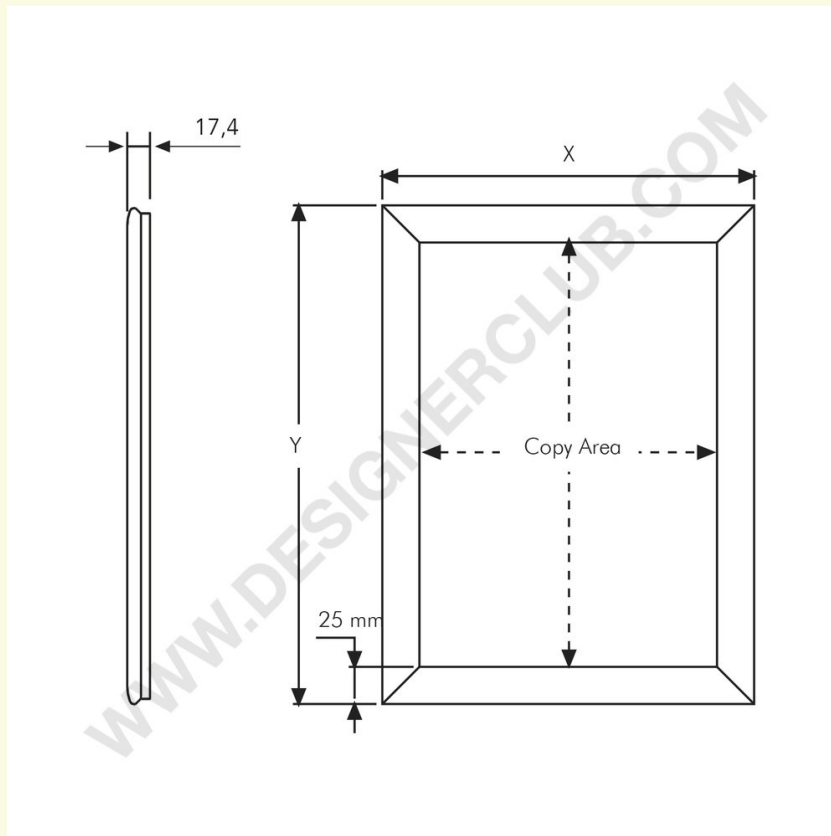

Datasheet

REF: 115 376
Poster stand mm. 700 x 1000 for pole

Snap frame, round chrome corners, to be fixed to the pole. Anodized aluminium profiles mm. 30.

Poster size mm. 700 x 1000, copy area mm. 681 x 981, external size mm. 743 x 1043.