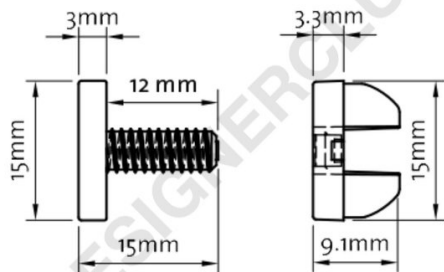

## Datasheet

**REF: 112 290**

Push screw Ø mm. 15 thickness between mm. 0 – 8 clear

Clear push screw Ø 15 mm. to assemble between 0 and 8 mm.

+39 0332 455 360      [www.designerclub.com](http://www.designerclub.com)      [commerciale@designerclub.com](mailto:commerciale@designerclub.com)  
Designer Club S.R.L. Via 2 Giugno 28, 21022, Azzate (VA) , Italy