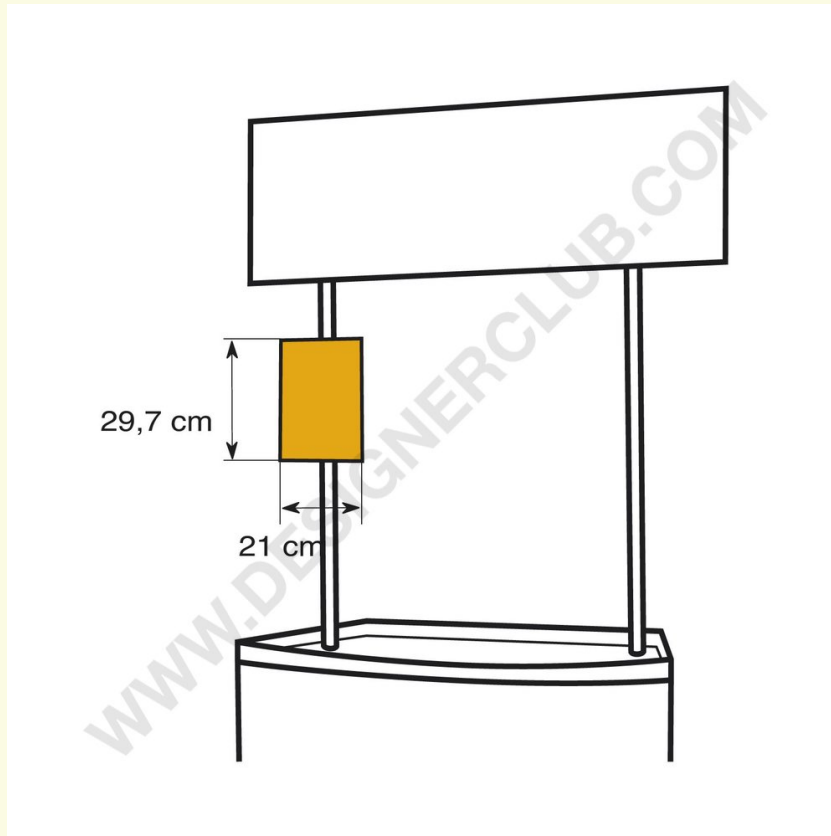

# Datasheet

**REF: 112 335**  
A4 vertical forex format

To be put on the tubes, include clips for tubes.

+39 0332 455 360      [www.designerclub.com](http://www.designerclub.com)      [commerciale@designerclub.com](mailto:commerciale@designerclub.com)  
Designer Club S.R.L. Via 2 Giugno 28, 21022, Azzate (VA) , Italy