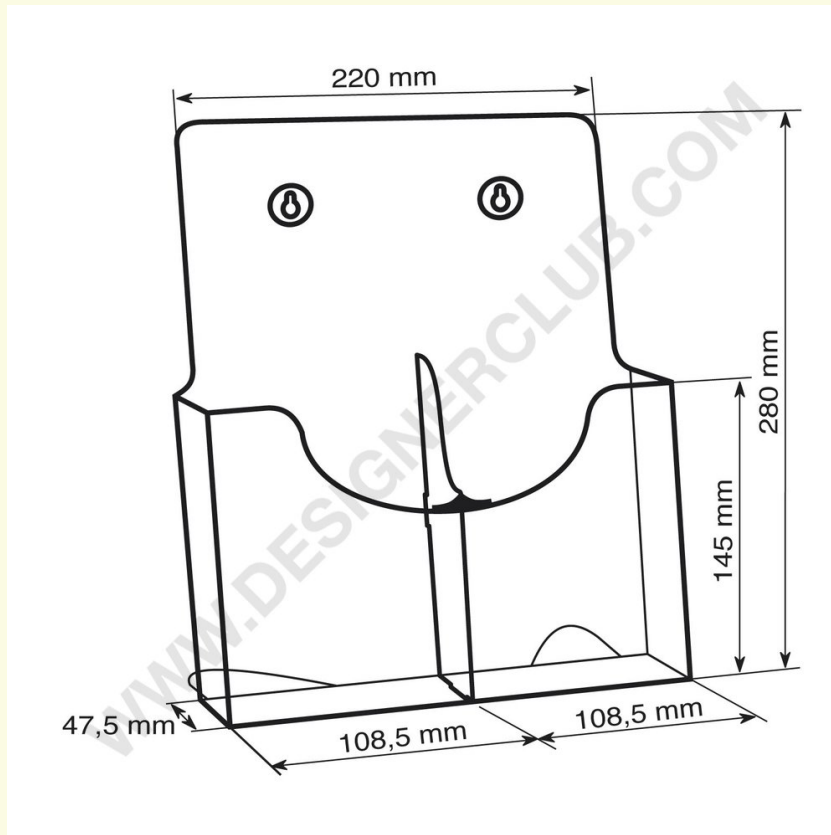

Datasheet

REF: 111 490
Divider for perfecto 4000

To fit into Perfecto 4000, holds 2 brochures mm. 105 x 210

ON REQUEST.

+39 0332 455 360 www.designerclub.com commerciale@designerclub.com
Designer Club S.R.L. Via 2 Giugno 28, 21022, Azzate (VA), Italy