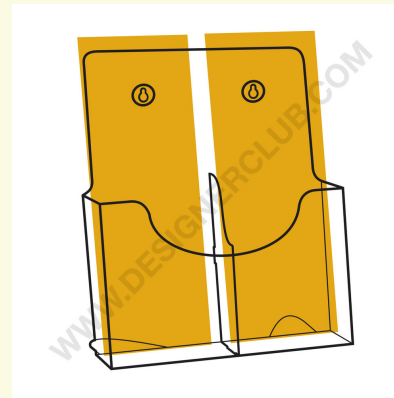

Datasheet

REF: 111 490
Divider for perfecto 4000

To fit into Perfecto 4000, holds 2 brochures mm. 105 x 210

ON REQUEST.

+39 0332 455 360 www.designerclub.com commerciale@designerclub.com
Designer Club S.R.L. Via 2 Giugno 28, 21022, Azzate (VA), Italy