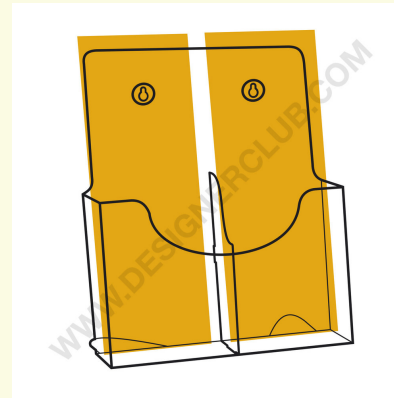

# Datasheet

**REF: 111 490**  
**Divider for perfecto 4000**

To fit into Perfecto 4000, holds 2 brochures mm. 105 x 210

ON REQUEST.

+39 0332 455 360    [www.designerclub.com](http://www.designerclub.com)    [commerciale@designerclub.com](mailto:commerciale@designerclub.com)  
Designer Club S.R.L. Via 2 Giugno 28, 21022, Azzate (VA) , Italy