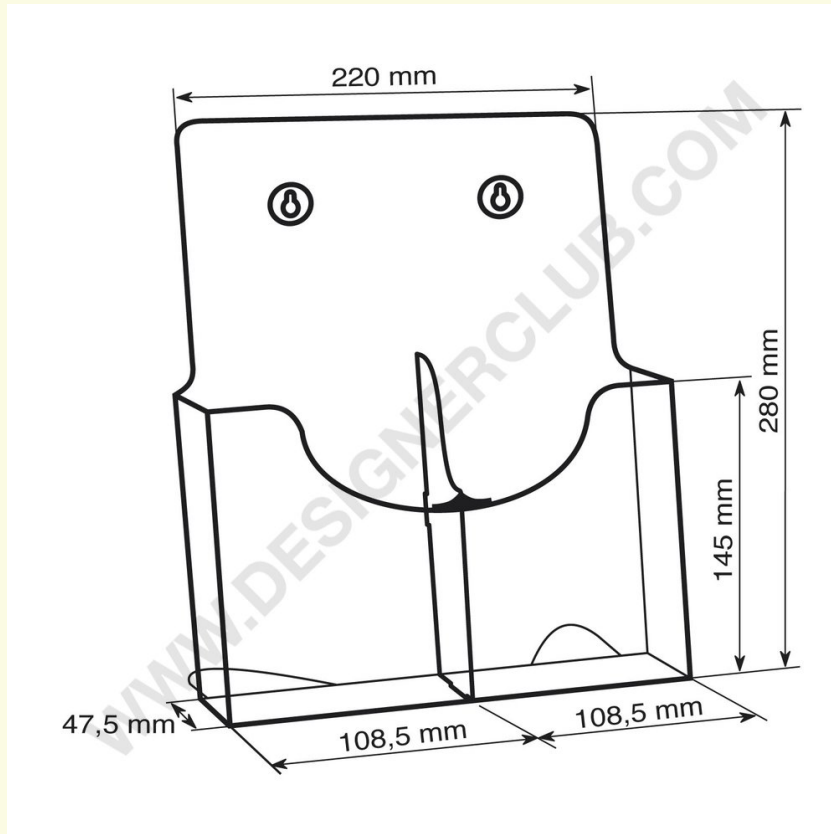

# Datasheet

**REF: 111 490**  
**Divider for perfecto 4000**

To fit into Perfecto 4000, holds 2 brochures mm. 105 x 210

ON REQUEST.

+39 0332 455 360    [www.designerclub.com](http://www.designerclub.com)    [commerciale@designerclub.com](mailto:commerciale@designerclub.com)  
Designer Club S.R.L. Via 2 Giugno 28, 21022, Azzate (VA) , Italy