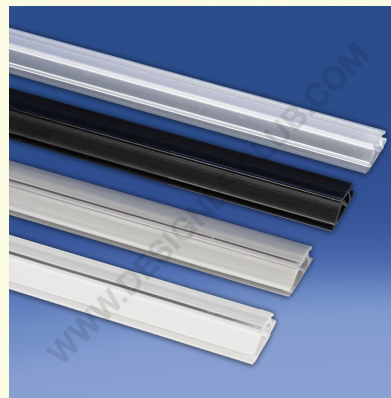

Datasheet

REF: 111 990
Clear adhesive click profile mm. 3030

Clear click profile with transparent stripe on the back to apply the posters to the wall.
Lenght mt. 3,03.
Cutting service available on request.