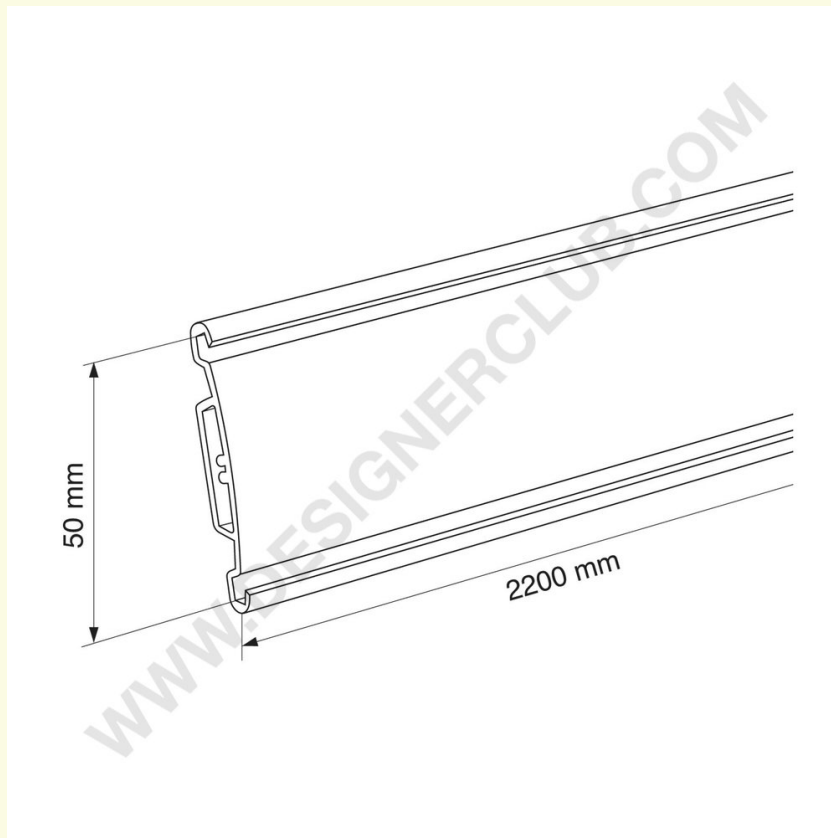

Datasheet

REF: 111 876
Aluminium profile mm. 50x2200

Aluminium profile fits for indoor signs

Height: mm. 50

Length mm. 2220

Can be supplied with a pvc sheet on the face and foam tape on the back

Sealing caps supplied separately

Cutting service available on request.

Designer Club S.R.L. Via 2 Giugno 28, 21022, Azzate (VA) , Italy

Designer Club reserves the right to change specifications and dimensions of products without notice, except for errors or omissions. Copyright Designer Club s.r.l. 2023.