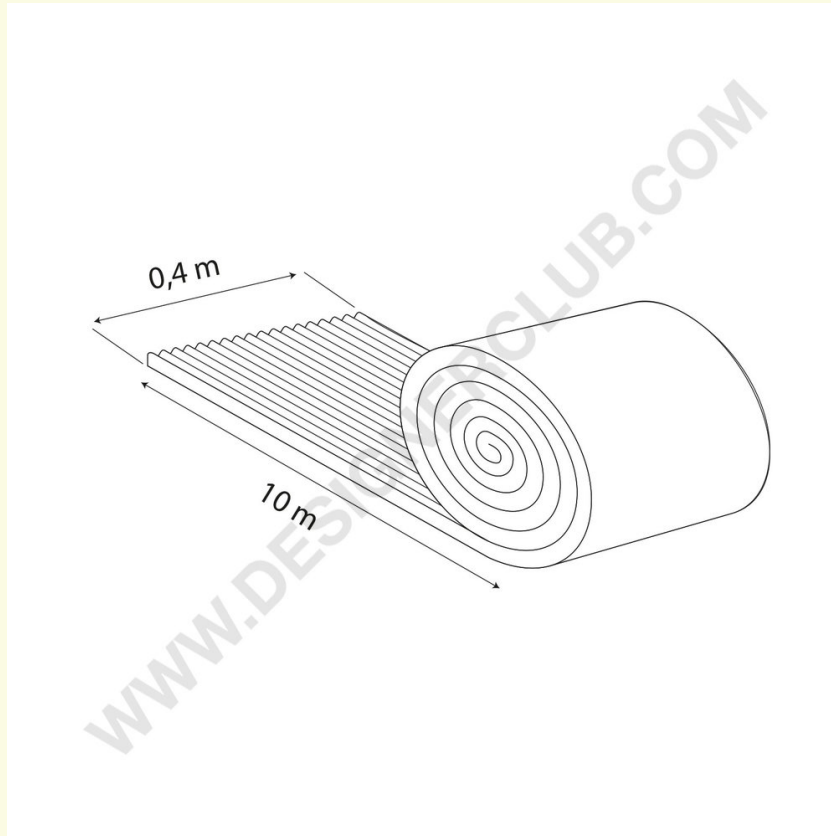

Datasheet

REF: 351 290
Anti-slip mat

Anti-slip mat place on the shelf to prevent product from slipping.

+39 0332 455 360 www.designerclub.com commerciale@designerclub.com
Designer Club S.R.L. Via 2 Giugno 28, 21022, Azzate (VA), Italy