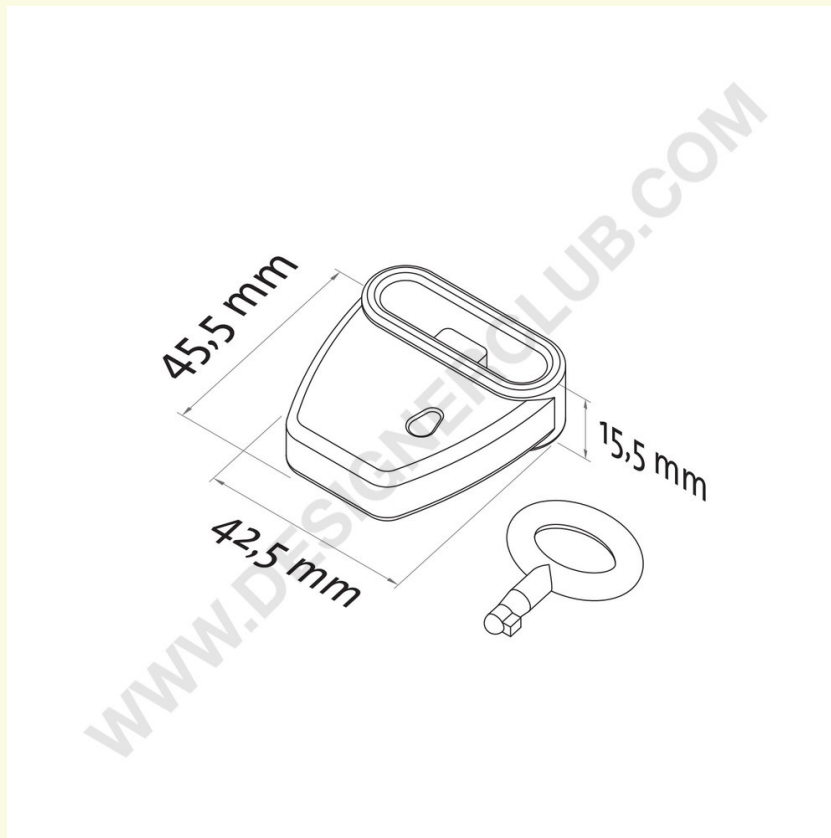

Datasheet

REF: 114 120

Red anti-theft for double prong with included key - 45,5 mm x 42,5 mm

Red anti-theft for plastic and metal double prongs.

Dimensions: 45,5 mm x 42,5 mm.

To be used with the included key.

Available also in white: ref. 114 125.

Designer Club S.R.L. Via 2 Giugno 28, 21022, Azzate (VA) , Italy

Designer Club reserves the right to change specifications and dimensions of products without notice, except for errors or omissions. Copyright Designer Club s.r.l. 2023.