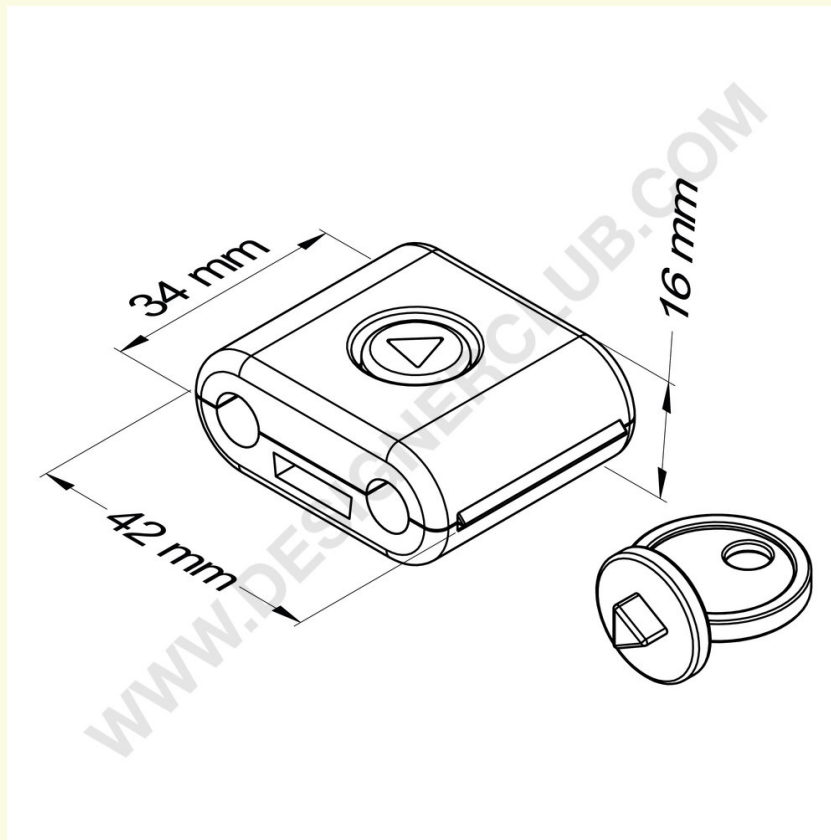

Datasheet

REF: 114 116

Black anti-theft for double prong with included key - 42 mm x 34 mm

Black anti-theft for plastic and metal double prongs.

Dimensions: 42 mm x 34 mm.

To be used with the included key.

Available also in white: ref. 114 117.

Designer Club S.R.L. Via 2 Giugno 28, 21022, Azzate (VA) , Italy

Designer Club reserves the right to change specifications and dimensions of products without notice, except for errors or omissions. Copyright Designer Club s.r.l. 2023.