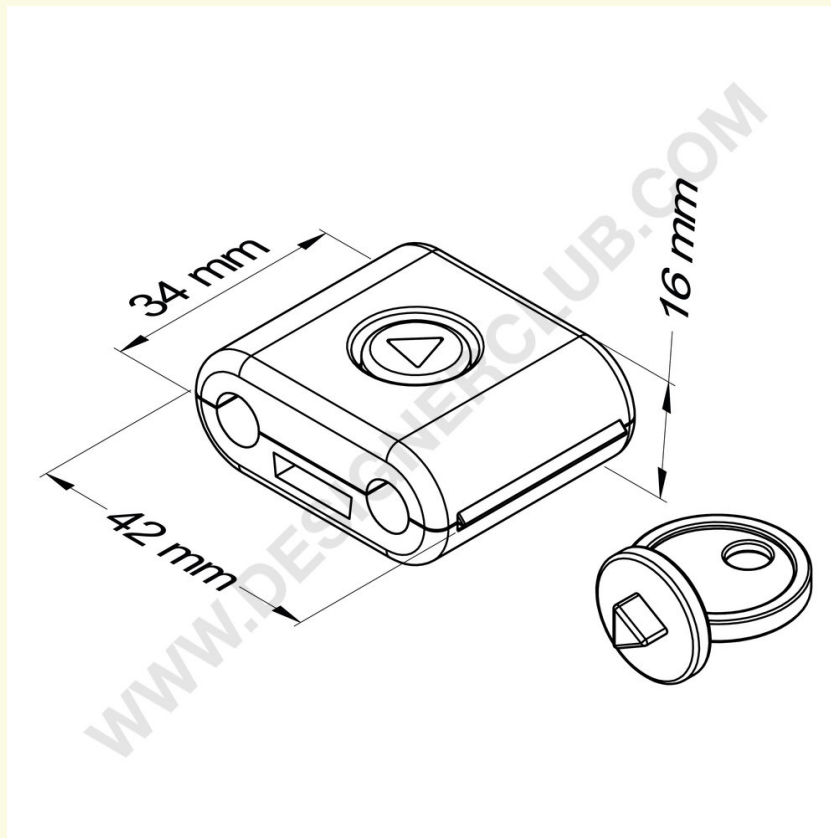

## Datasheet

**REF: 114 116**

**Black anti-theft for double prong with included key - 42 mm x 34 mm**

Black anti-theft for plastic and metal double prongs.

Dimensions: 42 mm x 34 mm.

*To be used with the included key.*

Available also in white: ref. 114 117.

**Designer Club S.R.L. Via 2 Giugno 28, 21022, Azzate (VA) , Italy**

**Designer Club reserves the right to change specifications and dimensions of products without notice, except for errors or omissions. Copyright Designer Club s.r.l. 2023.**