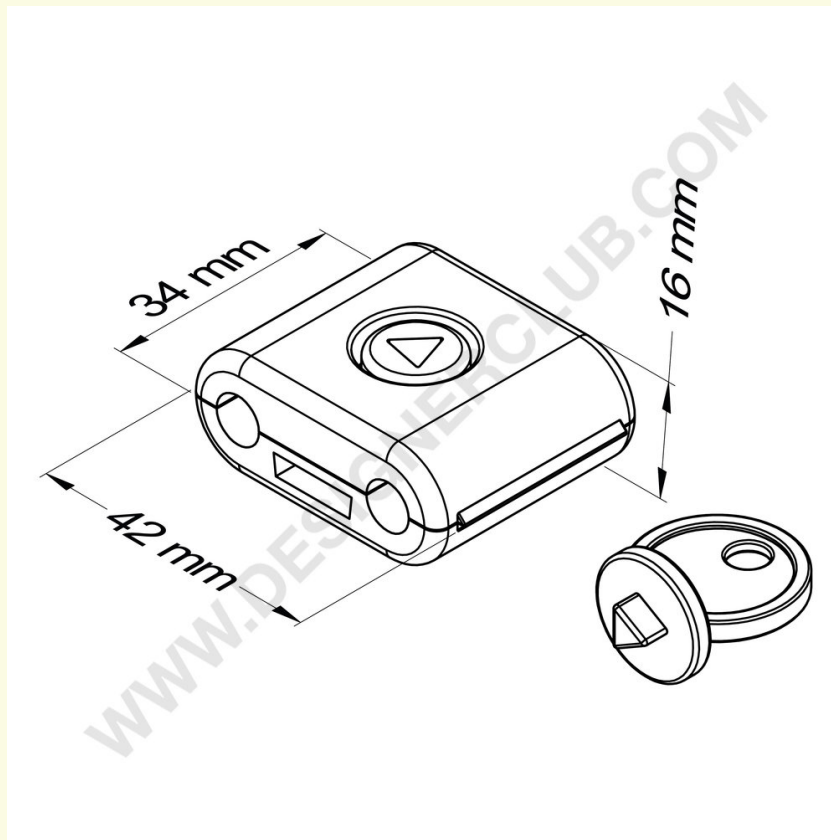

Datasheet

REF: 114 117

White anti-theft for double prong with included key - 42 mm x 34 mm

White anti-theft for plastic and metal double prongs.

Dimensions: 42 mm x 34 mm.

To be used with the included key.

Available also in white: ref. 114 116

Designer Club S.R.L. Via 2 Giugno 28, 21022, Azzate (VA) , Italy

Designer Club reserves the right to change specifications and dimensions of products without notice, except for errors or omissions. Copyright Designer Club s.r.l. 2023.