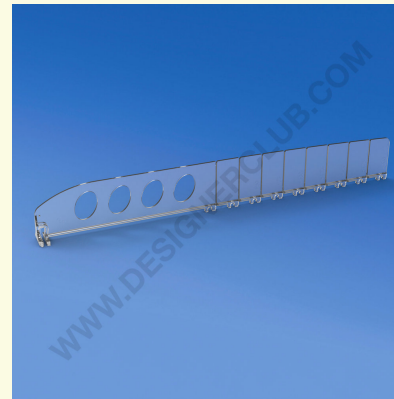

Datasheet

REF: 340 125

Breakable divider height mm 55 length from 180 to 380 mm

Breakable divider every 25 mm from 180 to 380 mm length, height mm 55.

Perfect for sharing extra small packages.

+39 0332 455 360 www.designerclub.com commerciale@designerclub.com
Designer Club S.R.L. Via 2 Giugno 28, 21022, Azzate (VA), Italy