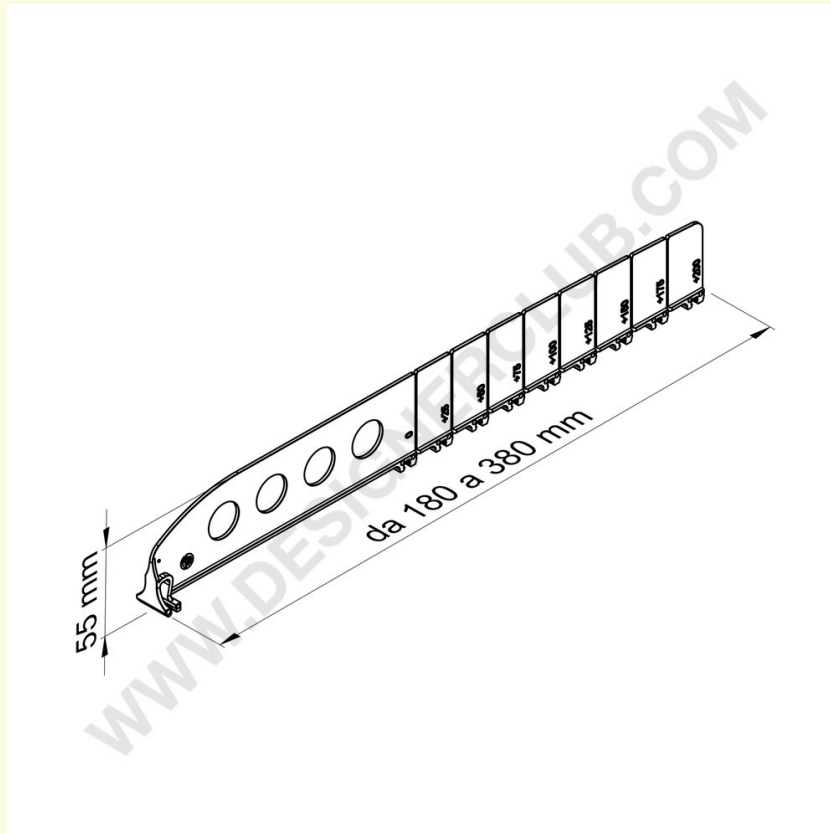

Datasheet

REF: 340 125

Breakable divider height mm 55 length from 180 to 380 mm

Breakable divider every 25 mm from 180 to 380 mm length, height mm 55.

Perfect for sharing extra small packages.

+39 0332 455 360 www.designerclub.com commerciale@designerclub.com
Designer Club S.R.L. Via 2 Giugno 28, 21022, Azzate (VA), Italy