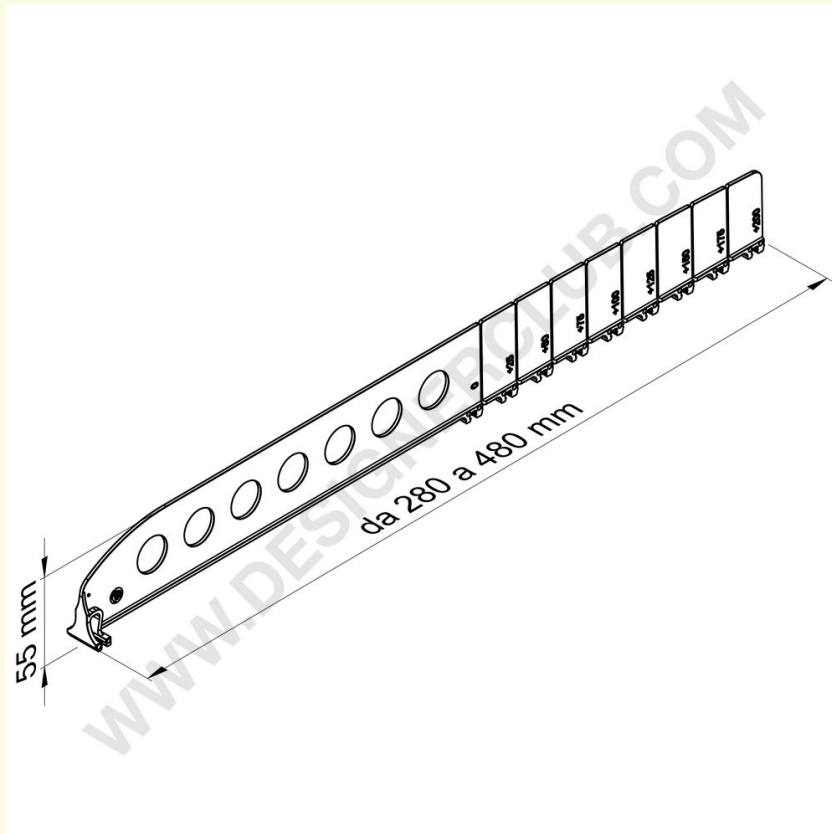

Datasheet

REF: 340 126

Breakable divider height mm 55 length from 280 to 480 mm

Breakable divider every 25 mm from 280 to 480 mm length, height mm 55.

Perfect for sharing small/medium packages.

+39 0332 455 360 www.designerclub.com commerciale@designerclub.com
Designer Club S.R.L. Via 2 Giugno 28, 21022, Azzate (VA), Italy