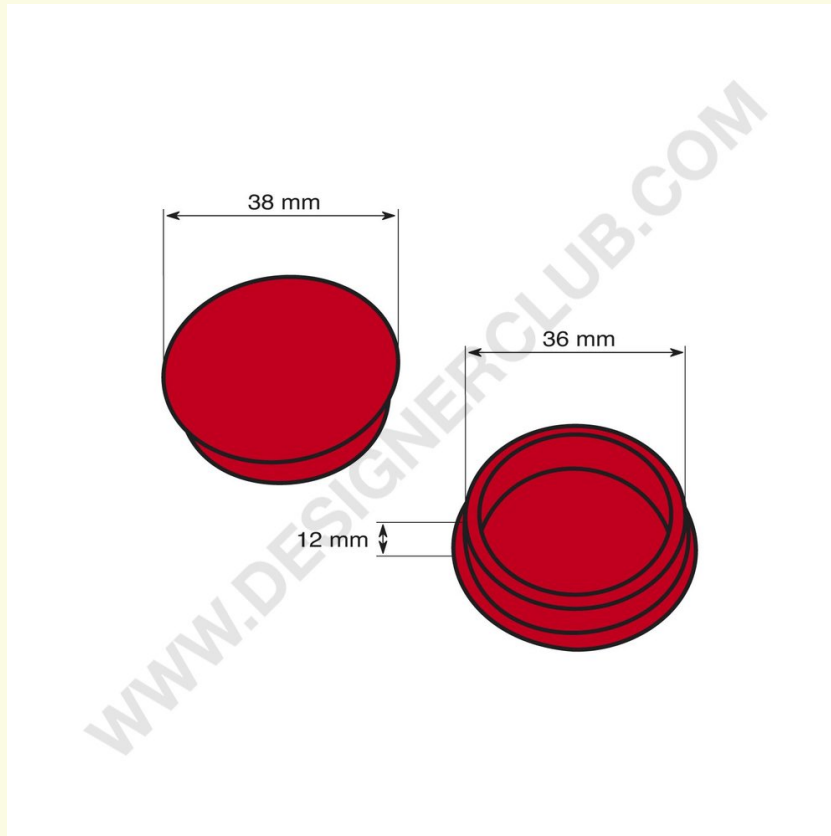

# Datasheet

**REF: 111 453**  
Hard caps for sis display tubes

White or same colour as the display, for tube.

+39 0332 455 360      [www.designerclub.com](http://www.designerclub.com)      [commerciale@designerclub.com](mailto:commerciale@designerclub.com)  
Designer Club S.R.L. Via 2 Giugno 28, 21022, Azzate (VA) , Italy