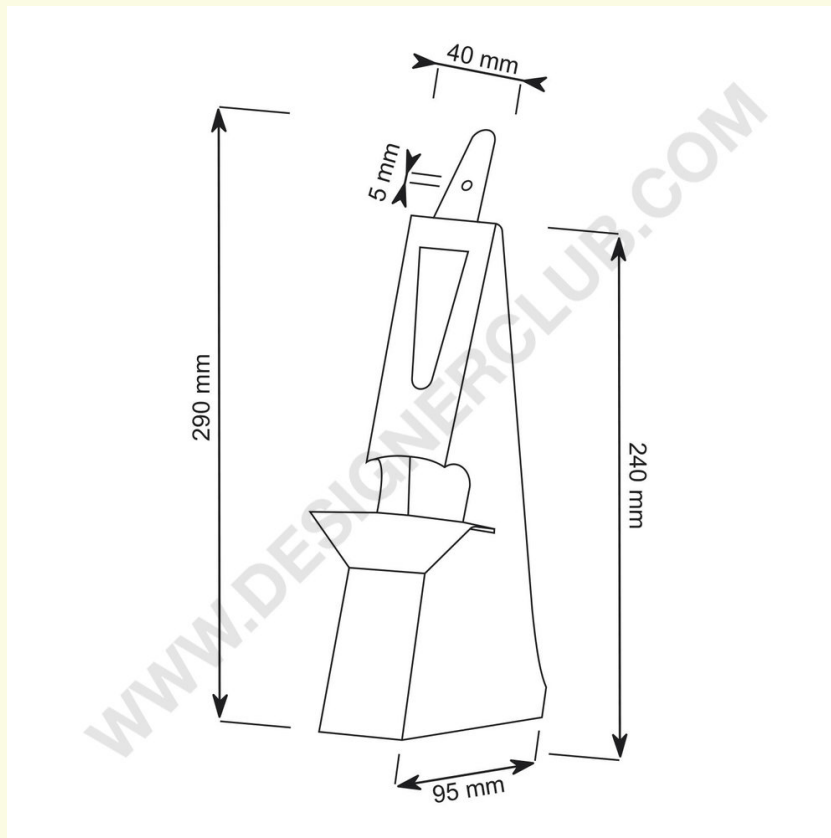

## Datasheet

**REF: 111 838**  
Cardboard foot 240 x 220 mm.

Cardboard foot to apply to printed sign or boards to create freestanding displays. Height 240 mm., width 220 mm., 2 wings of 95 mm. Frontal width 30 mm., with a hook.  
Biadhese available on request.