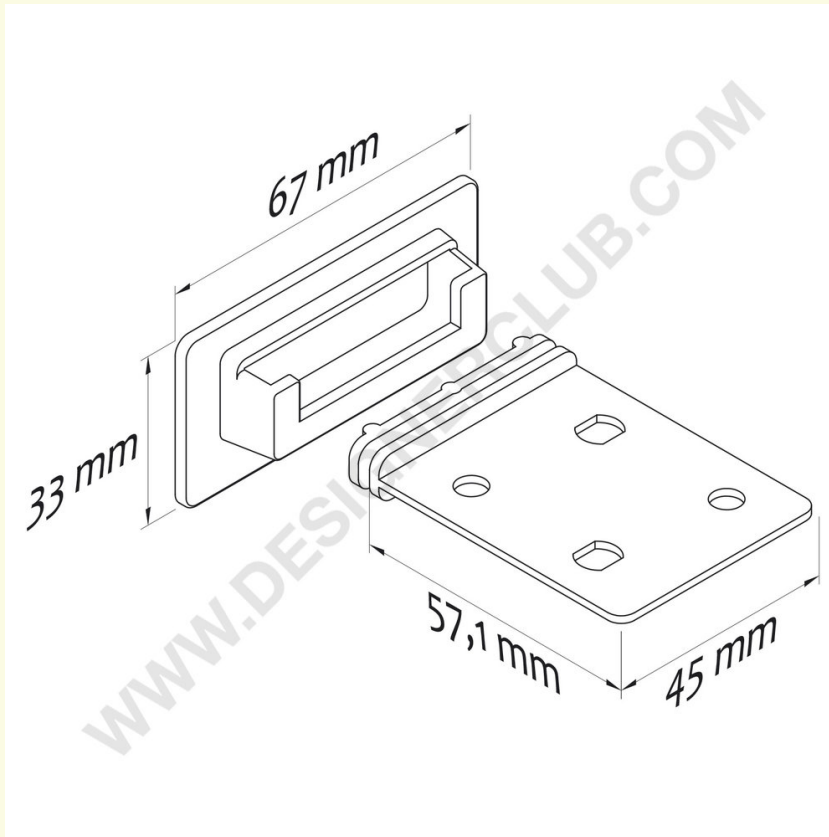

Datasheet

REF: 115 993
Horizontal compostable clip mm. 57 x 45

Compostable horizontal clip to create and assemble shelves in cardboard displays.
Dimensions: mm. 57 x 45.

+39 0332 455 360 www.designerclub.com commerciale@designerclub.com
Designer Club S.R.L. Via 2 Giugno 28, 21022, Azzate (VA) , Italy