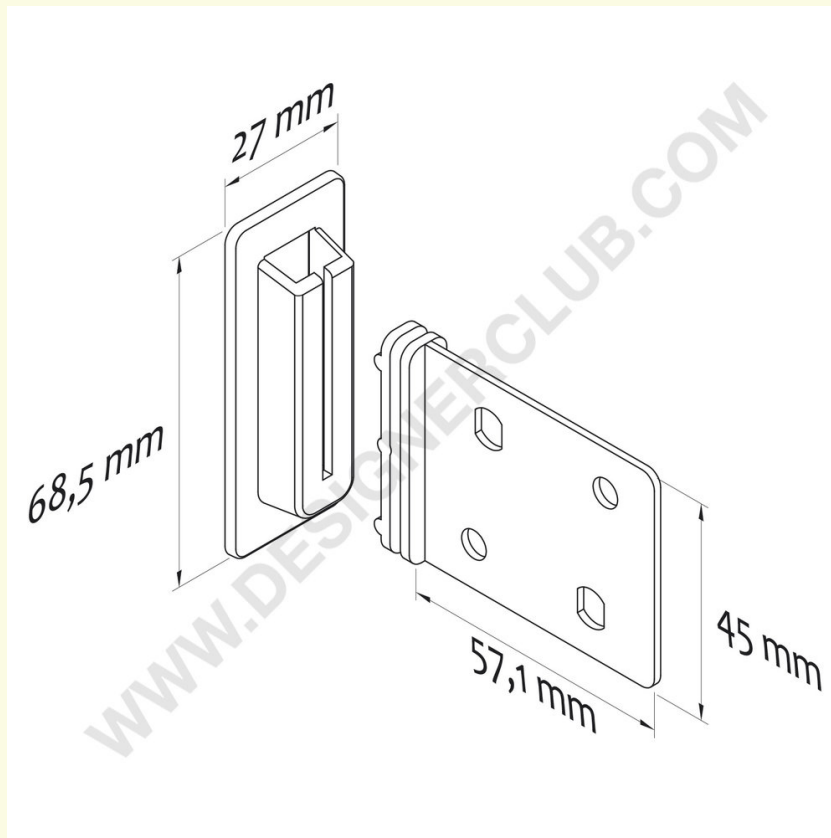

Datasheet

REF: 115 983
Vertical compostable clip mm. 57 x 45

Compostable vertical clip to create and assemble shelves in cardboard displays.
Dimensions: mm. 57 x 45.

+39 0332 455 360 www.designerclub.com commerciale@designerclub.com
Designer Club S.R.L. Via 2 Giugno 28, 21022, Azzate (VA) , Italy