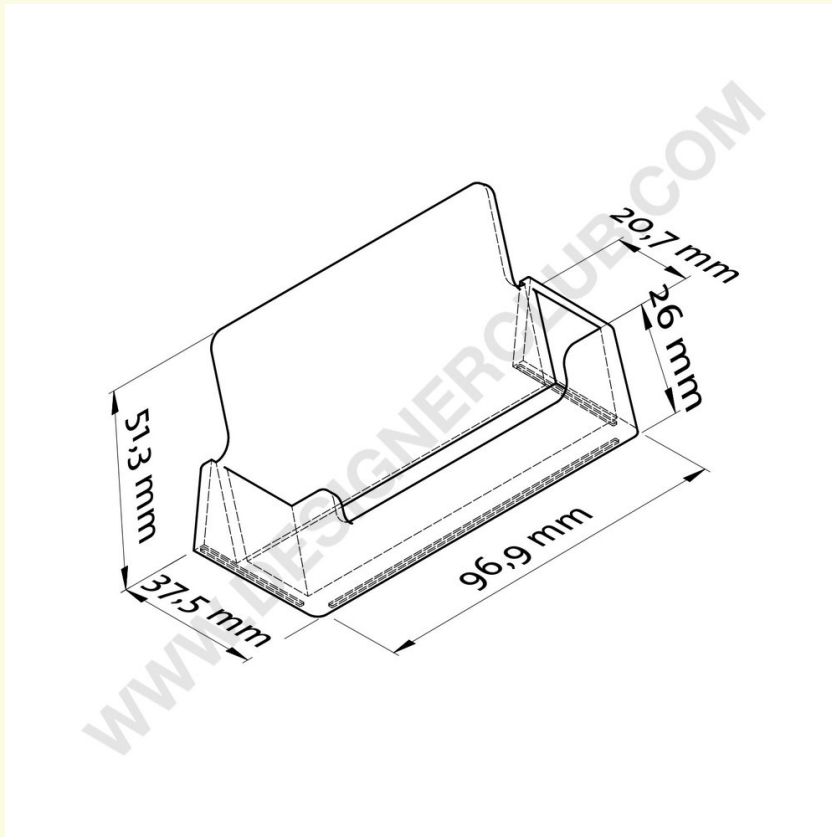

Datasheet

REF: 114 320

1 pocket landscape business card holder

Horizontal business card holder (internal dimension mm. 93 x 18)
Boxes of 250 pieces.

+39 0332 455 360 www.designerclub.com commerciale@designerclub.com
Designer Club S.R.L. Via 2 Giugno 28, 21022, Azzate (VA) , Italy