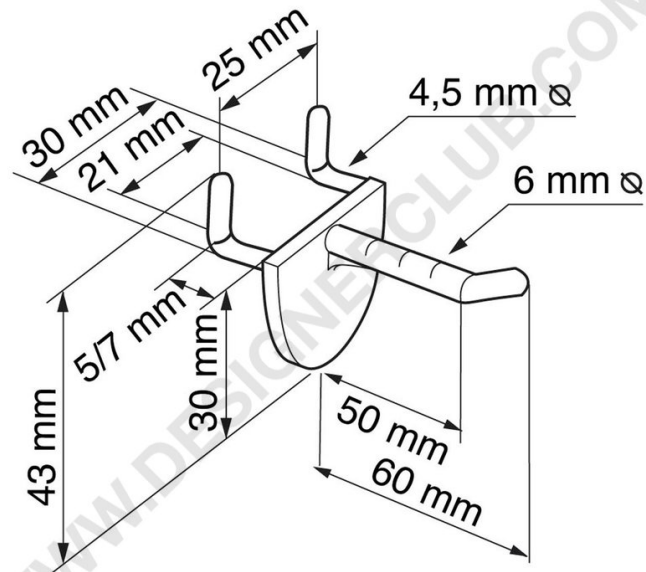

Datasheet

REF: 112 500

Single plastic prong white with double hook clip for pegboard 50 mm.

Single prong white with double hook clip for pegboard mm. 50.

Black color: ref. 112 510.

Transparent color: ref. 113 145.

Boxes of 4000 pieces.

+39 0332 455 360

www.designerclub.com

commerciale@designerclub.com

Designer Club S.R.L. Via 2 Giugno 28, 21022, Azzate (VA), Italy