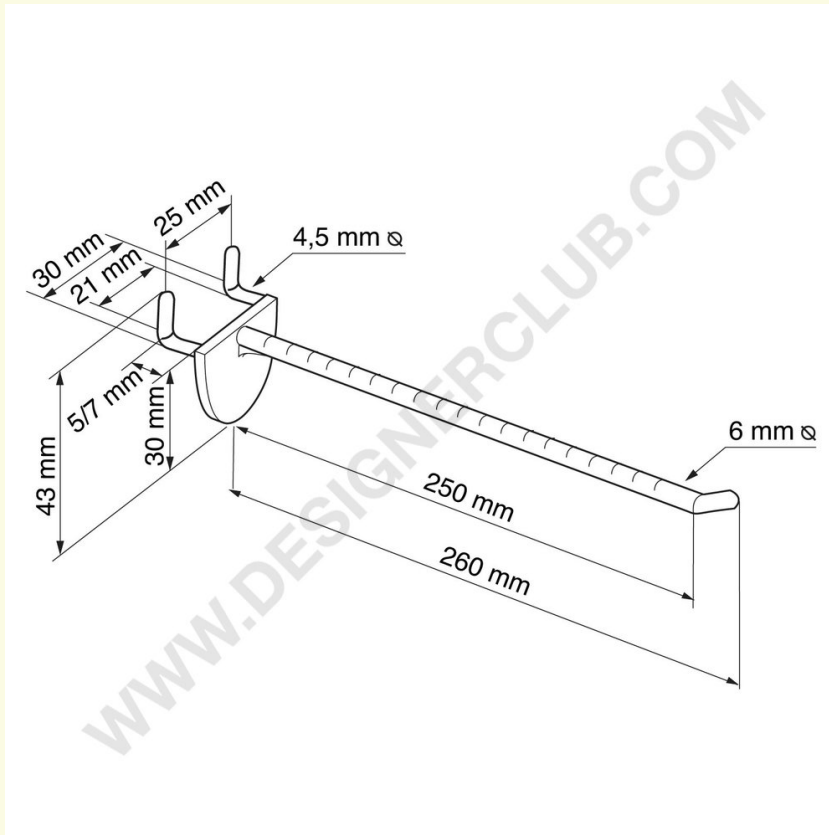

Datasheet

REF: 112 514

Single plastic prong black with double hook clip for pegboard 250 mm.

Single prong black with double hook clip for pegboard mm. 250.

+39 0332 455 360 www.designerclub.com commerciale@designerclub.com
Designer Club S.R.L. Via 2 Giugno 28, 21022, Azzate (VA) , Italy