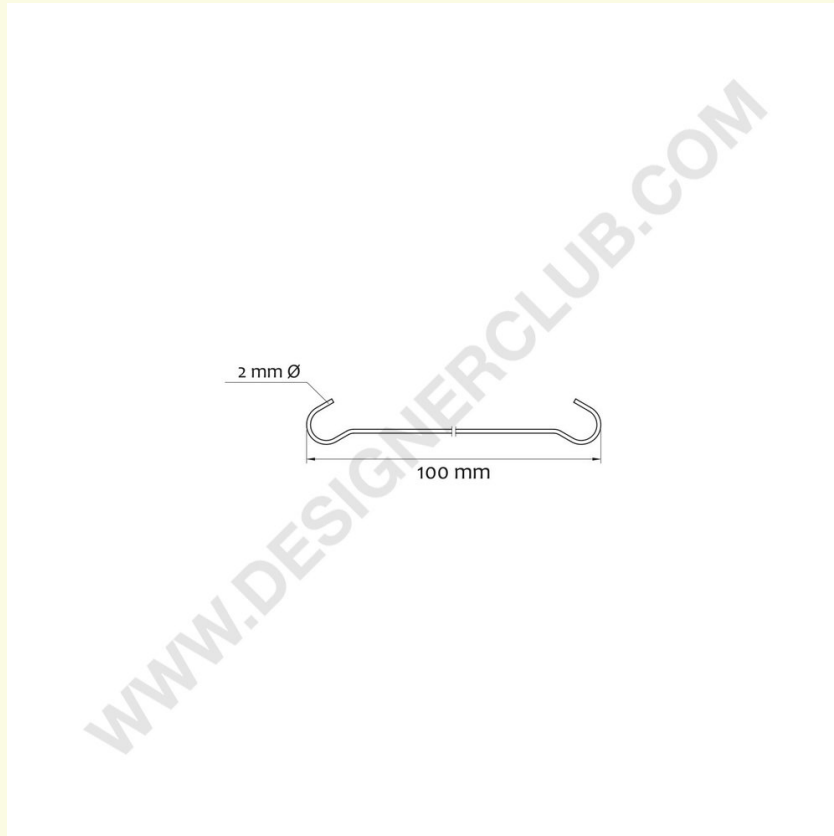

# Datasheet

**REF: 415 076**  
**Double c-hook mm. 100**

Double metal C-hook, lenght 100 mm., to suspend signs to the ceiling. Can be used with our hanging system.

+39 0332 455 360      [www.designerclub.com](http://www.designerclub.com)      [commerciale@designerclub.com](mailto:commerciale@designerclub.com)  
Designer Club S.R.L. Via 2 Giugno 28, 21022, Azzate (VA) , Italy