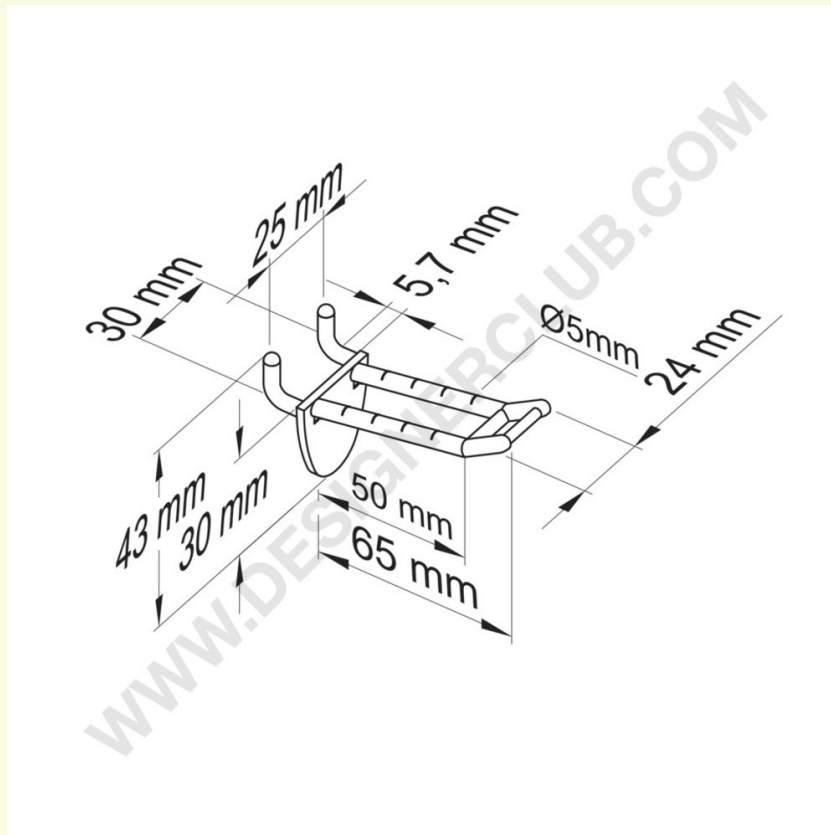

Datasheet

REF: 142 130

Double prong white double hook clip mm. 50 small price holder

Double prong white with double hook clip mm. 50 and small price holder clip.

Black color: ref. 142 140.

Transparent color: ref. 142 150.