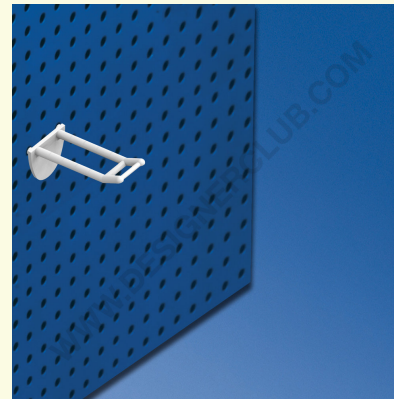

Datasheet

REF: 142 130

Double prong white double hook clip mm. 50 small price holder

Double prong white with double hook clip mm. 50 and small price holder clip.

Black color: ref. 142 140.

Transparent color: ref. 142 150.