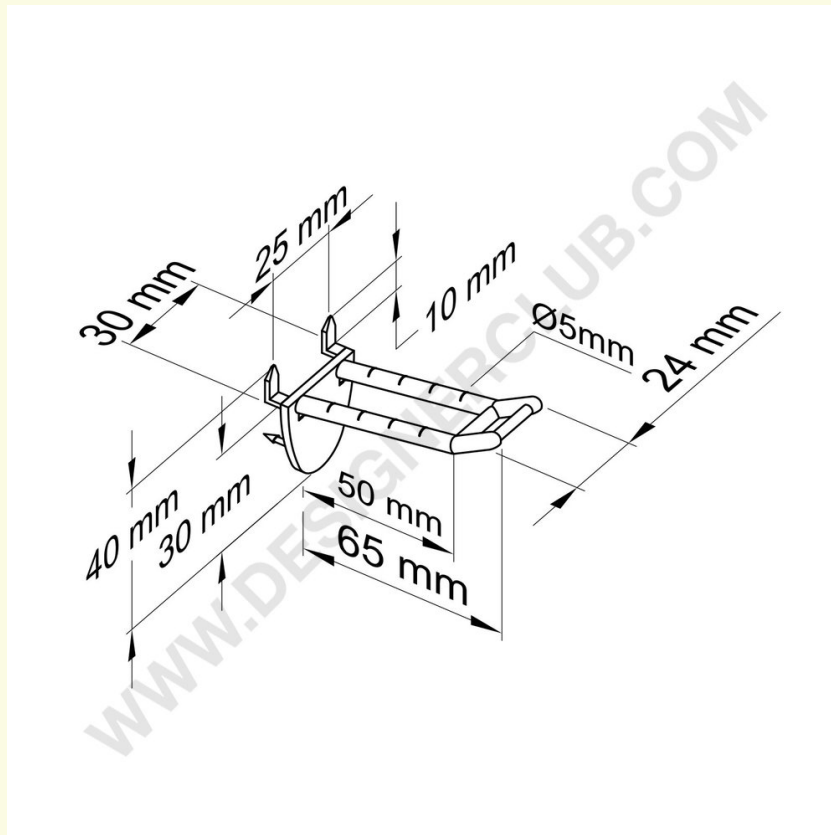

Datasheet

REF: 142 100

Double plastic prong white with automatic hook mm. 50 small price holder

Double prong white with automatic insertion hook mm. 50 with small price holder clip.

Black color: ref. 142 110.

Transparent color: ref. 142 120.

+39 0332 455 360

www.designerclub.com

commerciale@designerclub.com

Designer Club S.R.L. Via 2 Giugno 28, 21022, Azzate (VA) , Italy