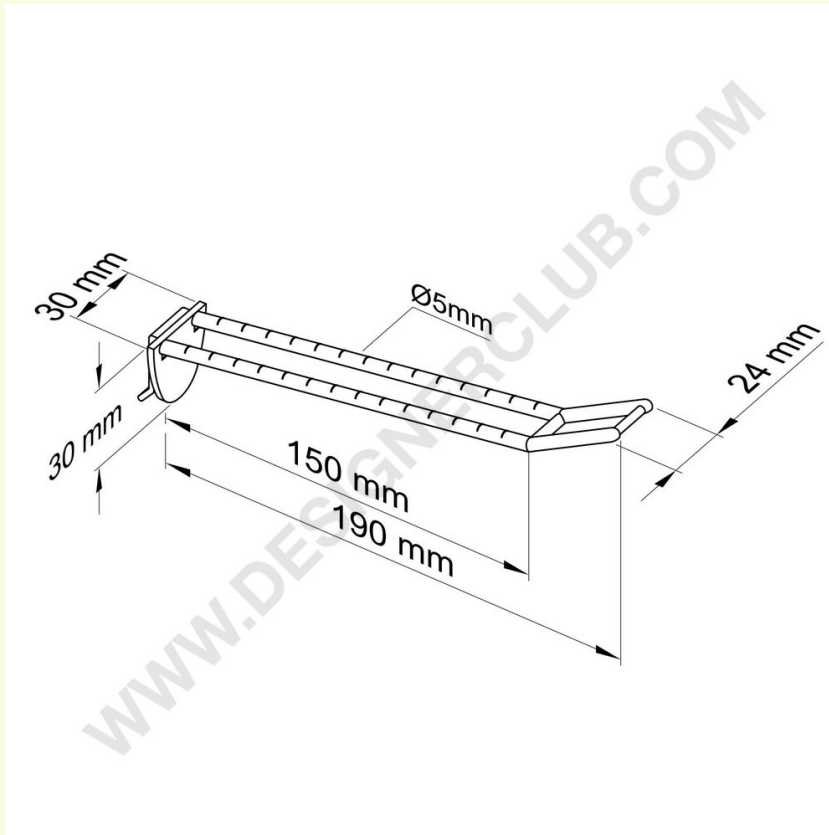

# Datasheet

**REF: 142 372**

**Universal double prong mm. 150 black with big price holder**

Universal double prong black mm. 150 with big price holder clip.

+39 0332 455 360      [www.designerclub.com](http://www.designerclub.com)      [commerciale@designerclub.com](mailto:commerciale@designerclub.com)  
Designer Club S.R.L. Via 2 Giugno 28, 21022, Azzate (VA) , Italy