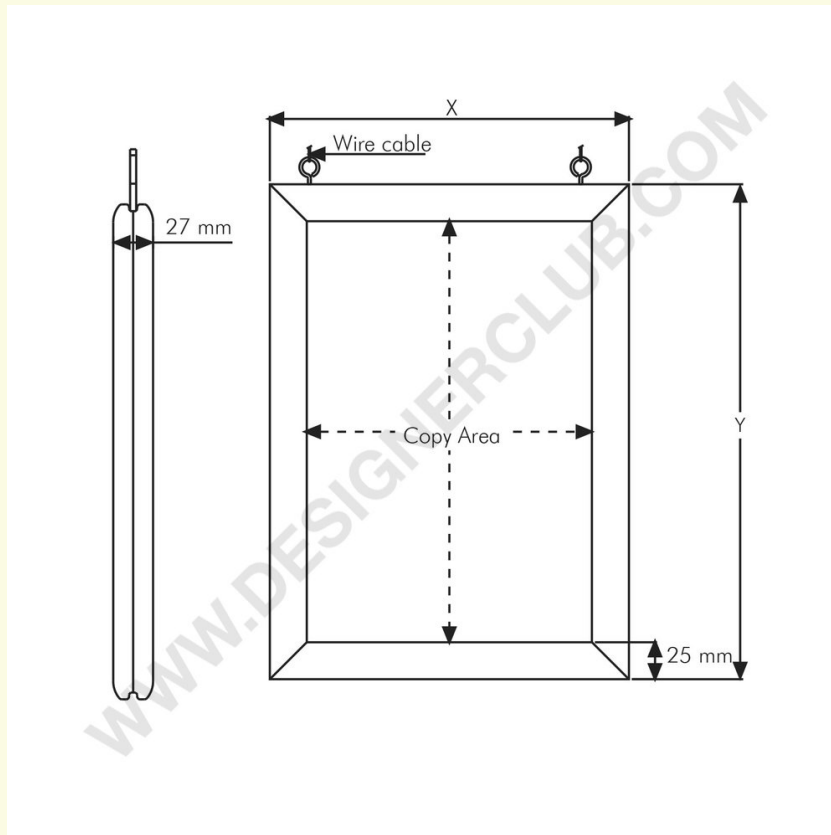

Datasheet

REF: 115 120 Double sided snap frame a4

Double sided snap frame with 2 hangers for ceiling suspension.
Anodized aluminium profiles mm. 25.
Poster size mm. 210X297, copy area mm. 192X279, external size mm. 240X327.