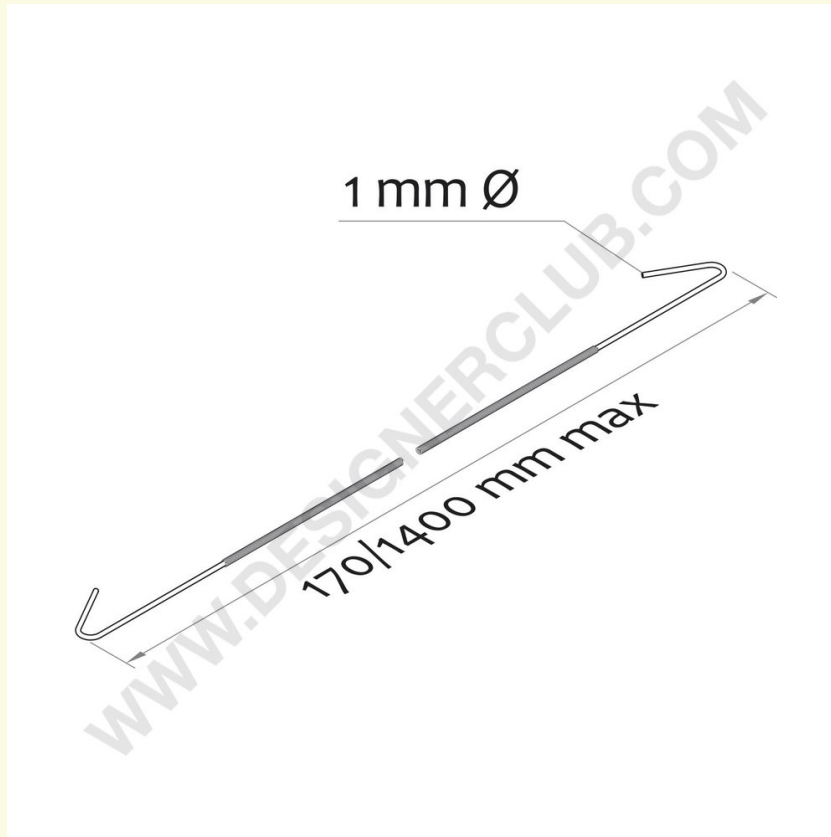

Datasheet

REF: 413 020
Extensible spring mt 1,4 up to kg 1

Extensible spring mt 1,4, useful for hanging signs to the ceiling weighing up to kg. 1.
Can be used with our hanging systems.

+39 0332 455 360 www.designerclub.com commerciale@designerclub.com
Designer Club S.R.L. Via 2 Giugno 28, 21022, Azzate (VA) , Italy