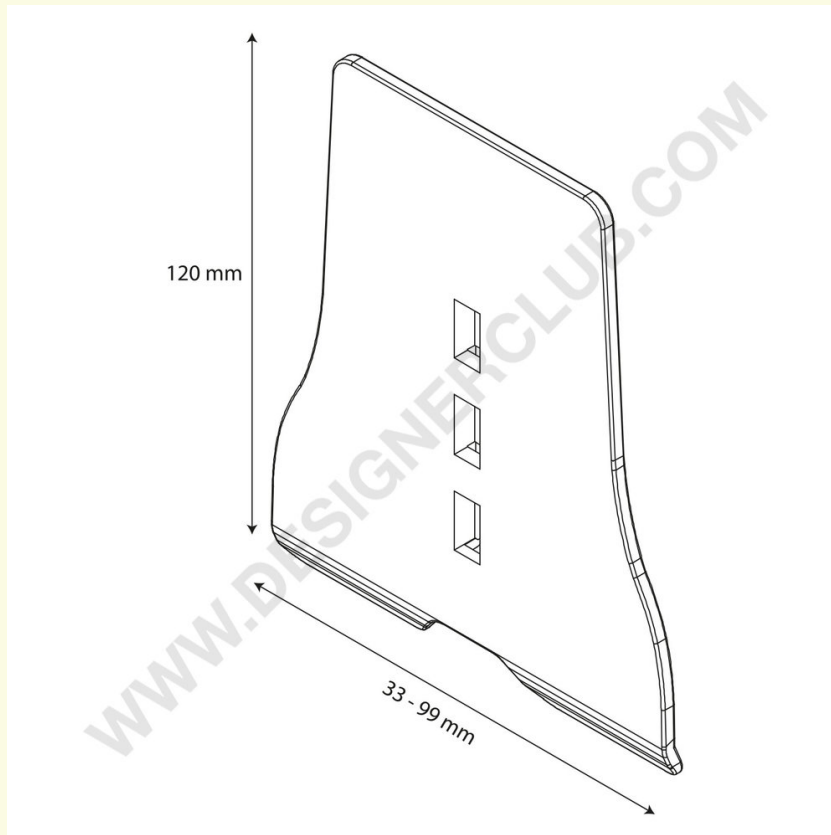

## Datasheet

**REF: 340 270**  
Extra large stopper for divider width mm. 33

Extra large stopper for divider height mm. 120, width mm. 33.  
Perfect to contain extra large products.  
Transparent, in PET ♻️.