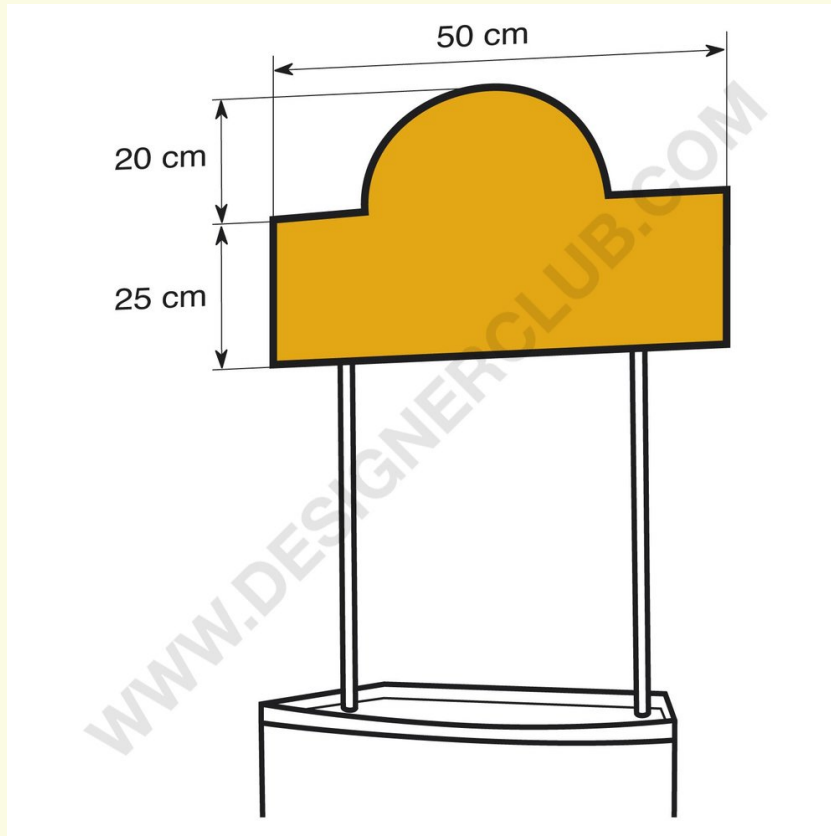

Datasheet

REF: 112 995
Half-moon crowner

Replace the standard rectangle crowner, measures cm. 50 x 45 in total (half round of cm. 20).

+39 0332 455 360 www.designerclub.com commerciale@designerclub.com
Designer Club S.R.L. Via 2 Giugno 28, 21022, Azzate (VA) , Italy