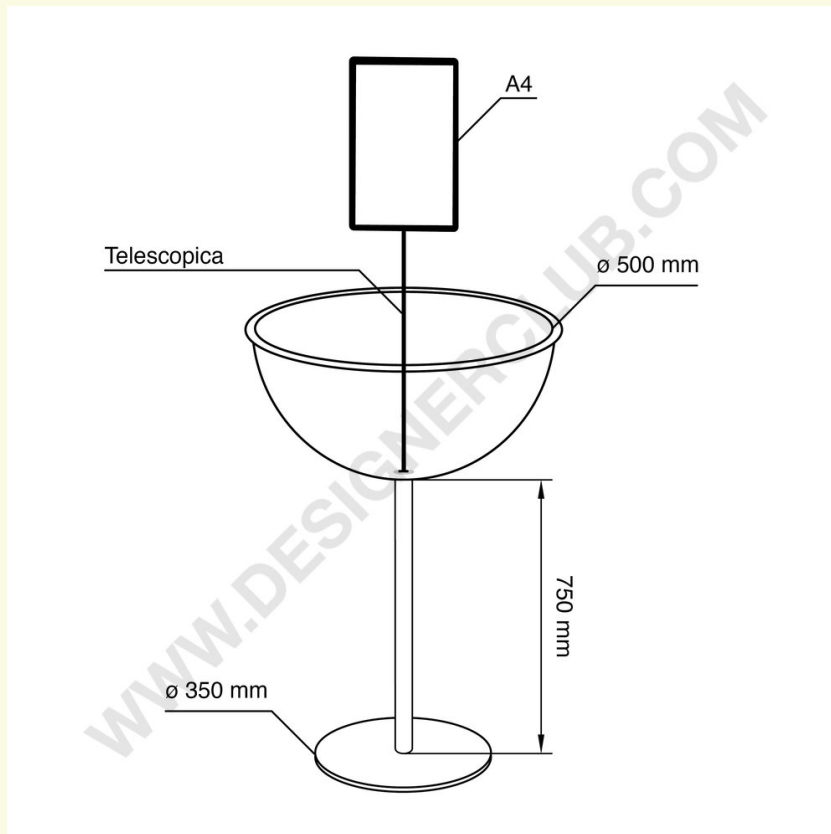

# Datasheet

**REF: 113 207**

**Half sphere stand Ø 500 mm with sign holder and base Ø 350 mm - Easy**

Half sphere stand Ø 500 mm with sign holder A4 - Easy.

Base Ø 350 mm, Height pole 750 mm.

+39 0332 455 360    [www.designerclub.com](http://www.designerclub.com)    [commerciale@designerclub.com](mailto:commerciale@designerclub.com)  
Designer Club S.R.L. Via 2 Giugno 28, 21022, Azzate (VA), Italy