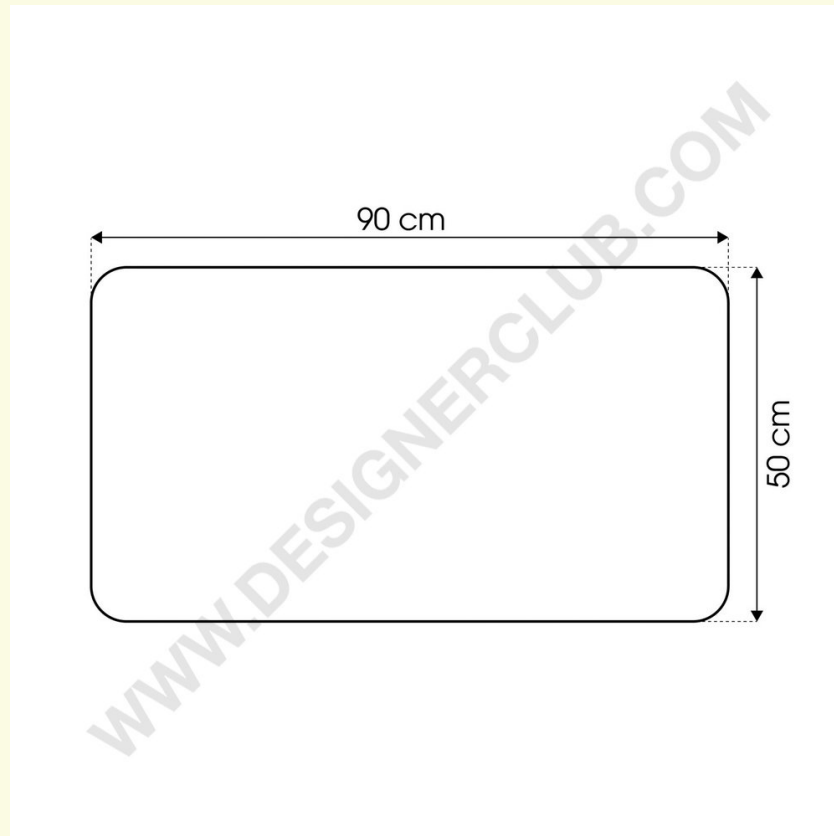

Datasheet

REF: 114 551
Heavy desk

- White fluted polypropylene frontal panel, thickness 1,2 cm
- Front fixed to the upper and lower top by 5 snap hooks
- Upper top in MDF, thickness 2 cm maximum capacity 65 kg
- Intermediate shelf (optional) maximum capacity 30 kg

Digital printing frontal curved panel: 185 x 89,2 cm

Designer Club reserves the right to change specifications and dimensions of products without notice, except for errors or omissions. Copyright Designer Club s.r.l. 2023.