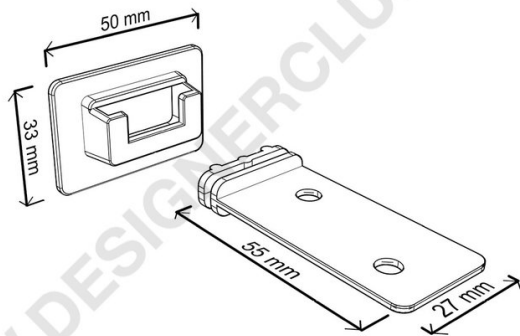

Datasheet

REF: 116 330
Horizontal white clip mm. 55 x 27

White horizontal clip to create and assemble shelves in cardboard displays.
Dimensions: mm. 55 x 27.

+39 0332 455 360 www.designerclub.com commerciale@designerclub.com
Designer Club S.R.L. Via 2 Giugno 28, 21022, Azzate (VA) , Italy