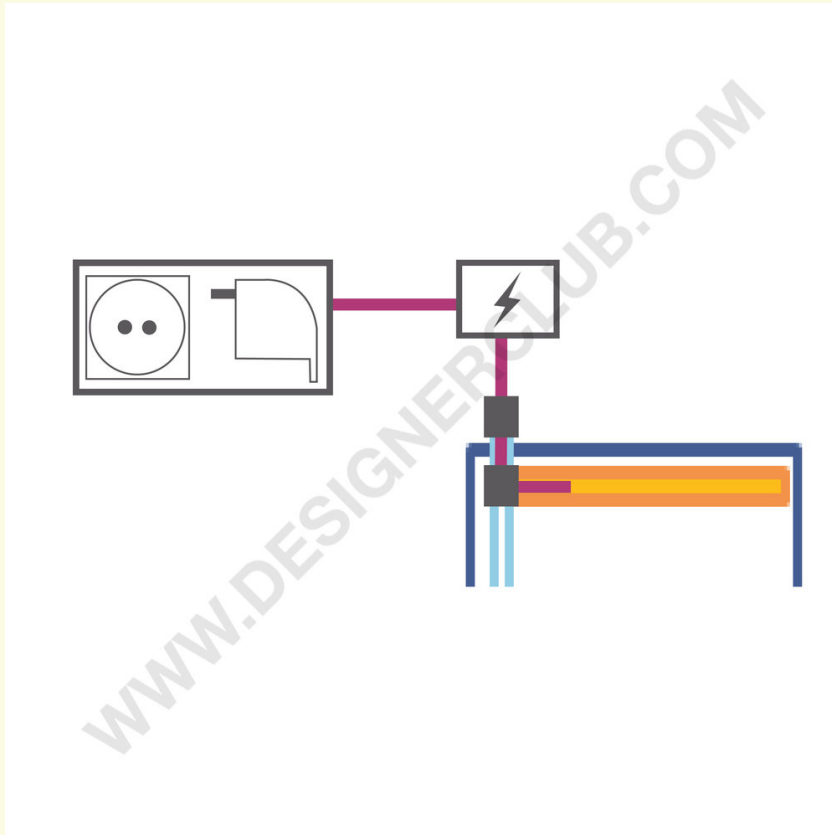

Datasheet

REF: 353 010

Kit LED bar and a transformer suitable for lighting a shelf

Kit consisting of a LED bar and a transformer suitable for lighting a shelf.

+39 0332 455 360 www.designerclub.com commerciale@designerclub.com
Designer Club S.R.L. Via 2 Giugno 28, 21022, Azzate (VA) , Italy