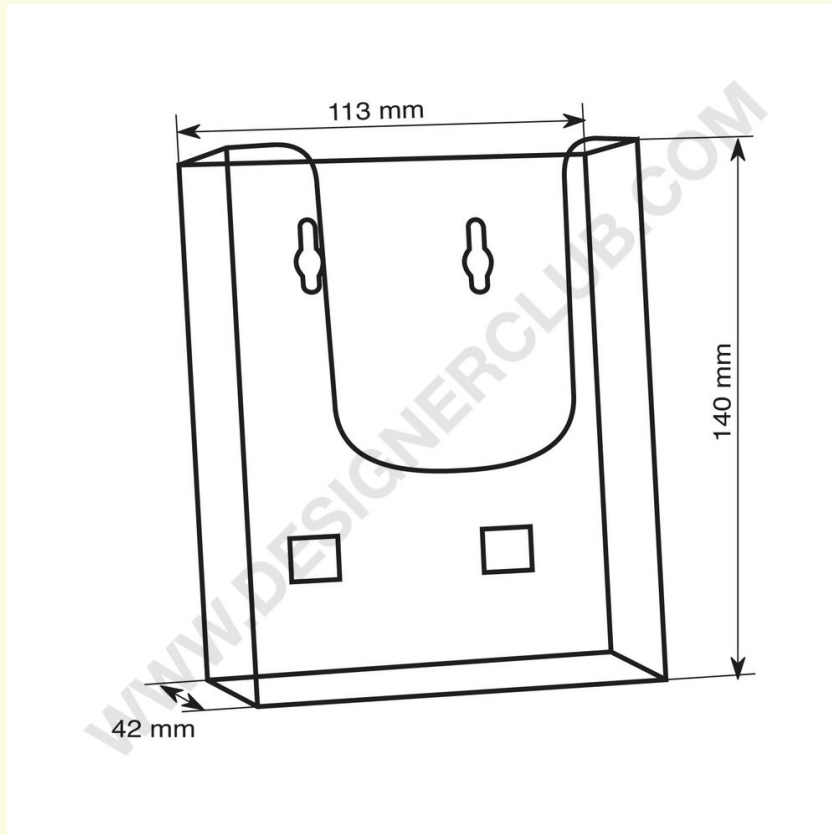

# Datasheet

**REF: 112 420**  
**Label for perfetto wall 7000**

Label for Perfecto Wall 7000 mm. 100 x 50, quadrichromical print on PVC including application.

+39 0332 455 360      [www.designerclub.com](http://www.designerclub.com)      [commerciale@designerclub.com](mailto:commerciale@designerclub.com)  
Designer Club S.R.L. Via 2 Giugno 28, 21022, Azzate (VA) , Italy