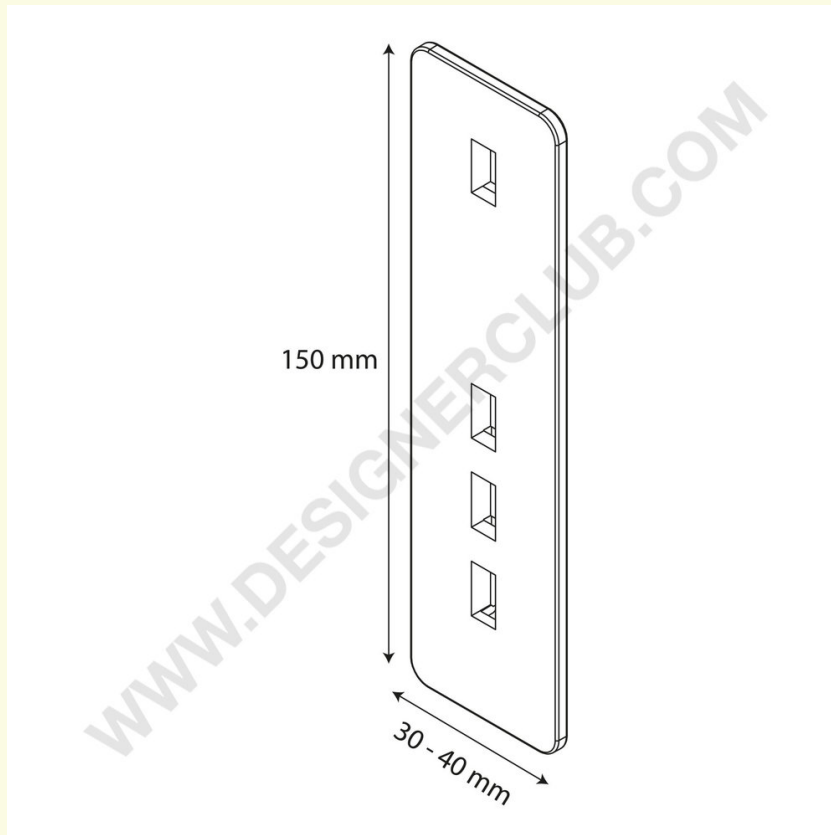

Datasheet

REF: 340 266

Large stopper for divider width mm. 30

LARGE stopper for divider height mm. 150, width mm. 30.

Perfect to contain large products.

Transparent, in PET ♻️.

+39 0332 455 360

www.designerclub.com