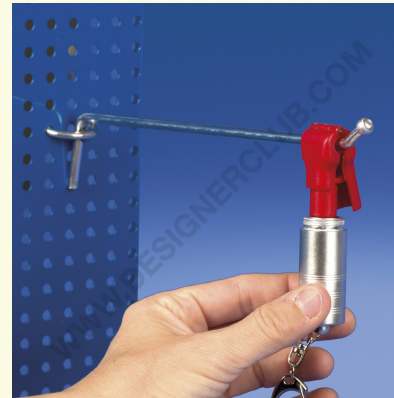

## Datasheet

**REF: 114 130**  
**Magnetic key for anti-theft for prongs**

Magnetic key to unlock the anti-theft for double prongs Ref. 114 118 and for single prongs Ref. 114 121 and 114 126.

+39 0332 455 360      [www.designerclub.com](http://www.designerclub.com)      [commerciale@designerclub.com](mailto:commerciale@designerclub.com)  
Designer Club S.R.L. Via 2 Giugno 28, 21022, Azzate (VA) , Italy