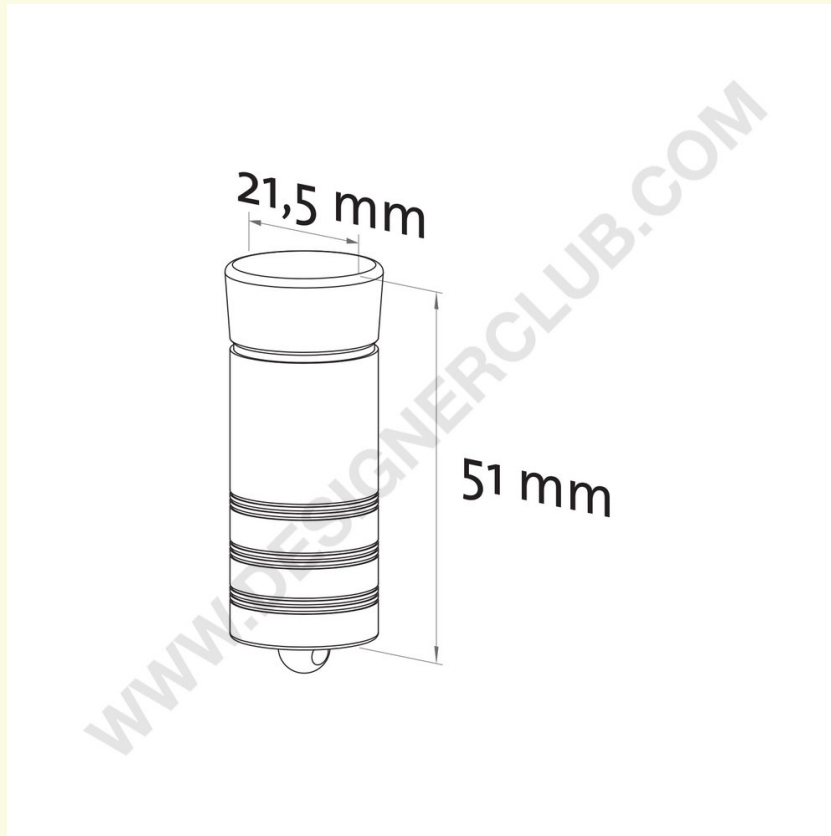

## Datasheet

**REF: 114 130**  
**Magnetic key for anti-theft for prongs**

Magnetic key to unlock the anti-theft for double prongs Ref. 114 118 and for single prongs Ref. 114 121 and 114 126.

+39 0332 455 360      [www.designerclub.com](http://www.designerclub.com)      [commerciale@designerclub.com](mailto:commerciale@designerclub.com)  
Designer Club S.R.L. Via 2 Giugno 28, 21022, Azzate (VA) , Italy