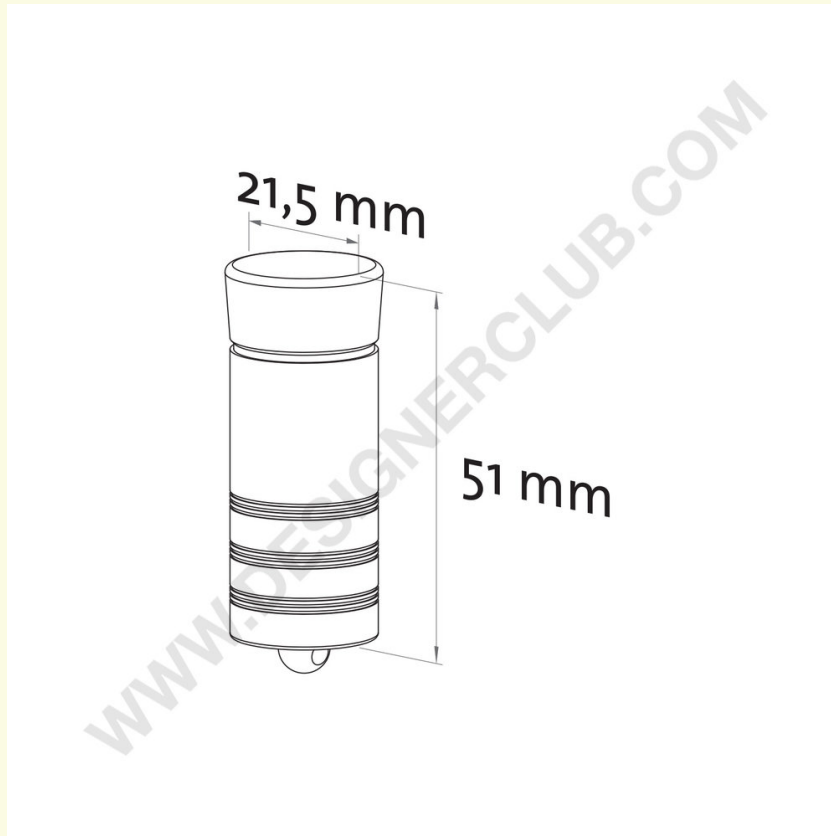

## Datasheet

**REF: 114 130**  
**Magnetic key**

Magnetic key to unlock the anti-theft for double prongs Ref. 114 118 and for single prongs Ref. 114 121 and 114 126.

+39 0332 455 360      [www.designerclub.com](http://www.designerclub.com)      [commerciale@designerclub.com](mailto:commerciale@designerclub.com)  
Designer Club S.R.L. Via 2 Giugno 28, 21022, Azzate (VA) , Italy