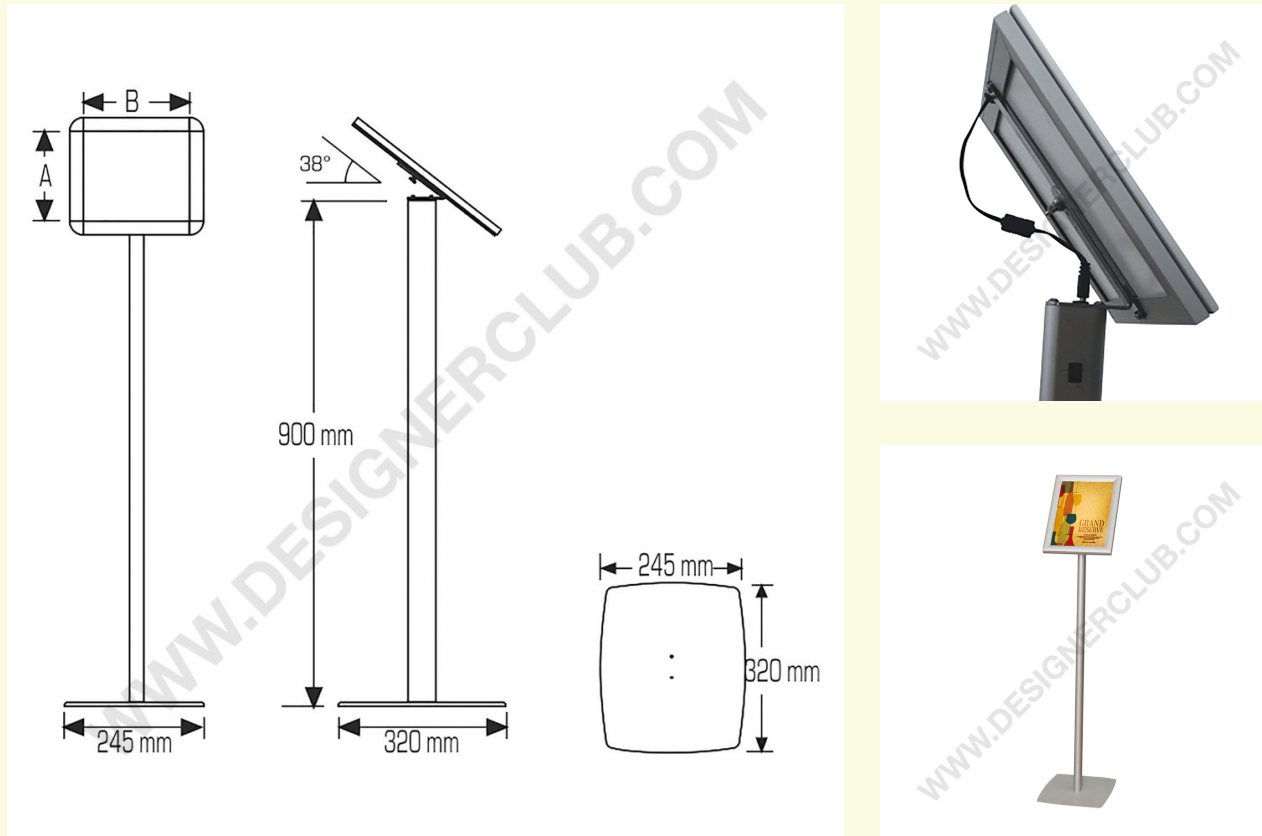

## REF: 115 253 MENU BOARD FREESTANDING LED

Menu board freestanding with backlit snap frame A4 vertical/horizontal. Fixed pole. Equipped with ON/OFF switch.

+39 0332 455 360      [www.designerclub.com](http://www.designerclub.com)      [commerciale@designerclub.com](mailto:commerciale@designerclub.com)  
Designer Club S.R.L. Via 2 Giugno 28, 21022, Azzate (VA), Italy