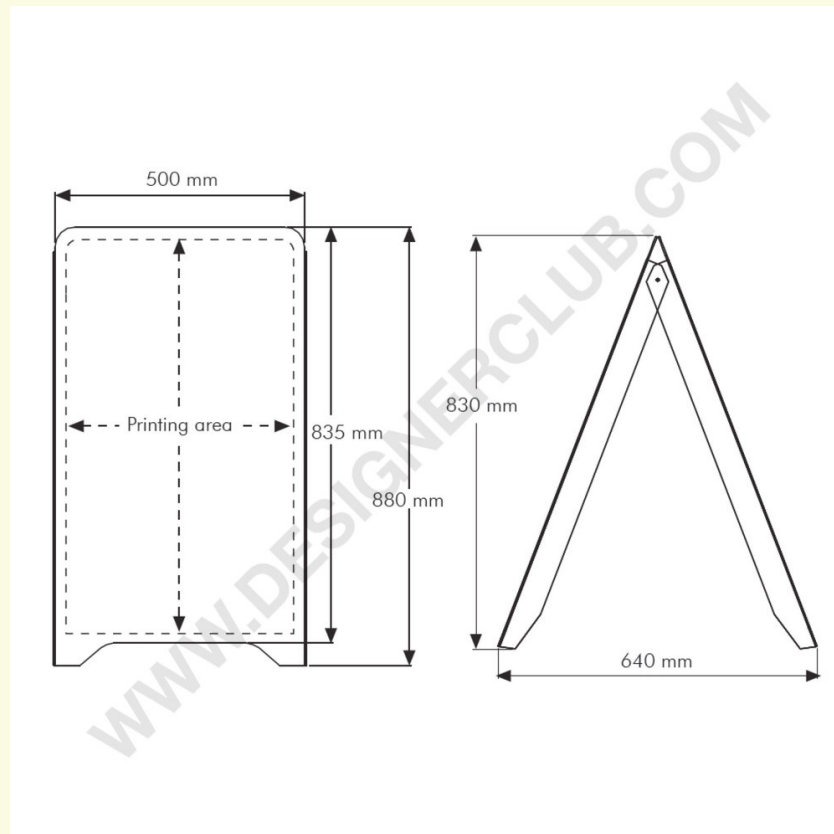

# Datasheet

**REF: 115 330**  
**Plastic A board**

Plastic A board for double sided message, customizable by adhesive.

Outer dimension mm. 500 x 880, poster size mm. 480 x 815.

+39 0332 455 360    [www.designerclub.com](http://www.designerclub.com)    [commerciale@designerclub.com](mailto:commerciale@designerclub.com)  
Designer Club S.R.L. Via 2 Giugno 28, 21022, Azzate (VA) , Italy