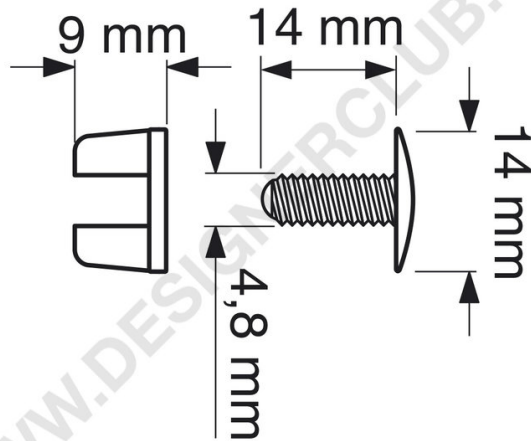

Datasheet

REF: 112 280 AC
Plastic screws mm. 14 (ps 14/12) clear

Plastic screw to assemble between 0 and 12 mm.

+39 0332 455 360 www.designerclub.com commerciale@designerclub.com
Designer Club S.R.L. Via 2 Giugno 28, 21022, Azzate (VA) , Italy