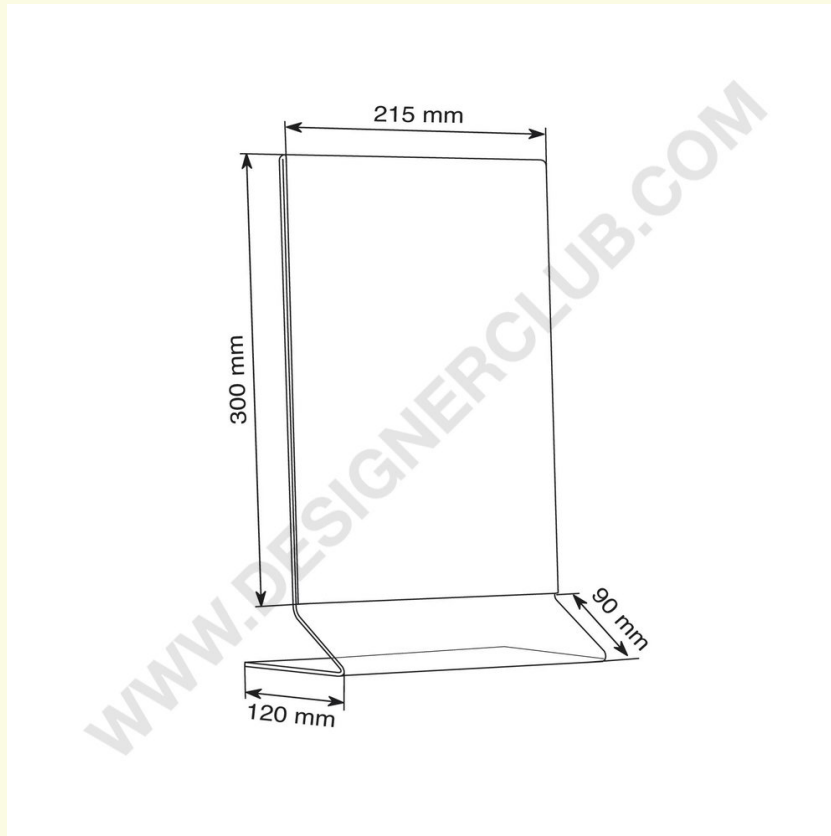

Datasheet

REF: 111 310
Portrait sign holder a4 - 210 x 297

Made in clear methacrylate to hold double-sided messages, advertising or prices. Available in the following sizes: A6, A5, A3.

+39 0332 455 360 www.designerclub.com commerciale@designerclub.com
Designer Club S.R.L. Via 2 Giugno 28, 21022, Azzate (VA) , Italy