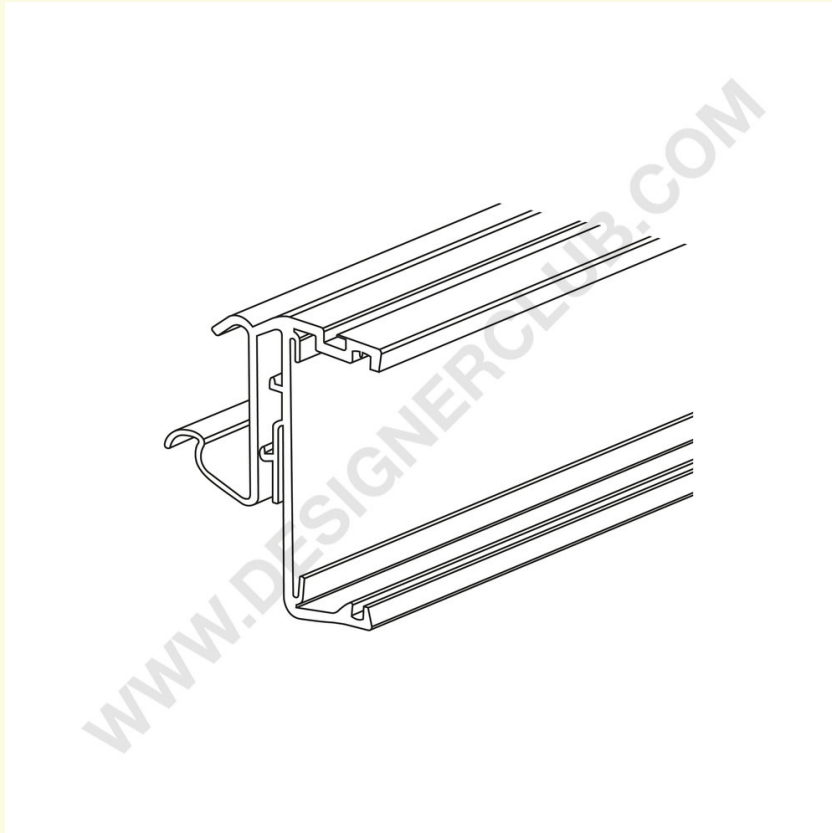

Datasheet

REF: 352 125

Profile for Cefla – Kider KS – Modern Expo shelves, for Altierre, length 977 mm

- Profile length 977 mm. for Cefla – Kider KS – Modern Expo shelves.
- Compatible with Altierre electronic label.