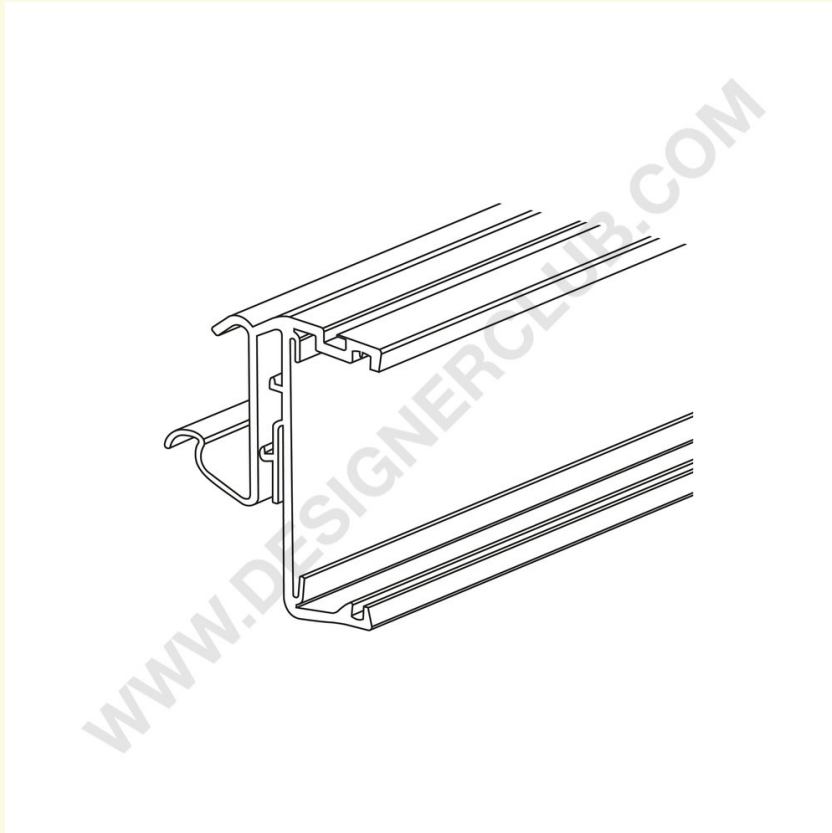

## Datasheet

**REF: 352 125**

**Profile for Cefla – Kider KS – Modern Expo shelves, for Altierre, length 977 mm**

- Profile length 977 mm. for Cefla – Kider KS – Modern Expo shelves.
- Compatible with Altierre electronic label.