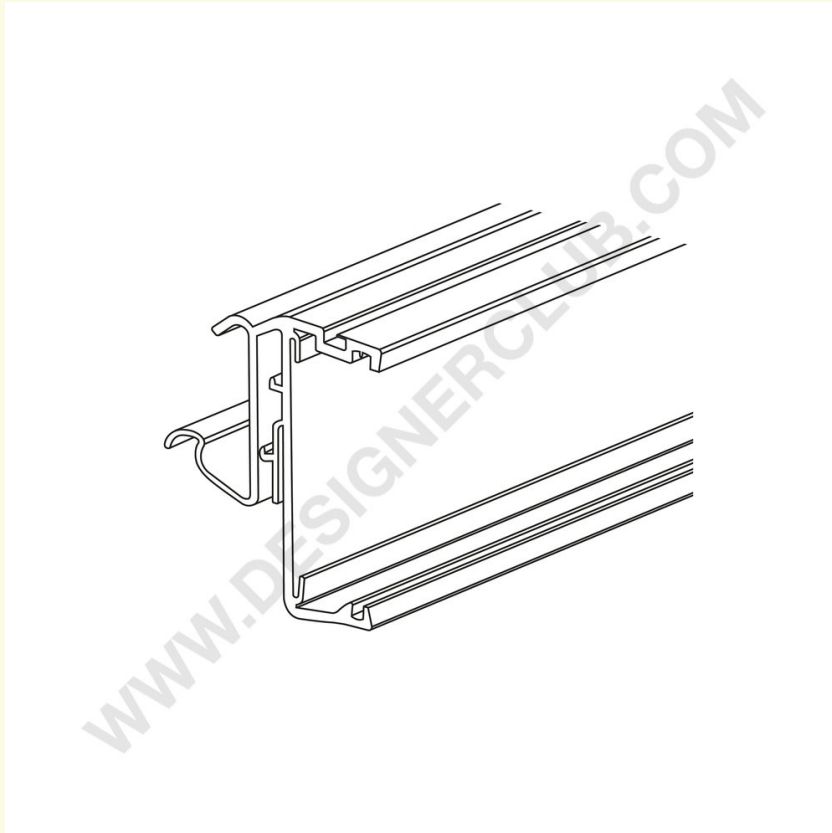

Datasheet

REF: 352 126

Profile for Cefla – Kider KS – Modern Expo shelves, for Altierre, length 1316 mm.

- Profile length 1316 mm. for Cefla – Kider KS – Modern Expo shelves.
- Compatible with Altierre electronic label.