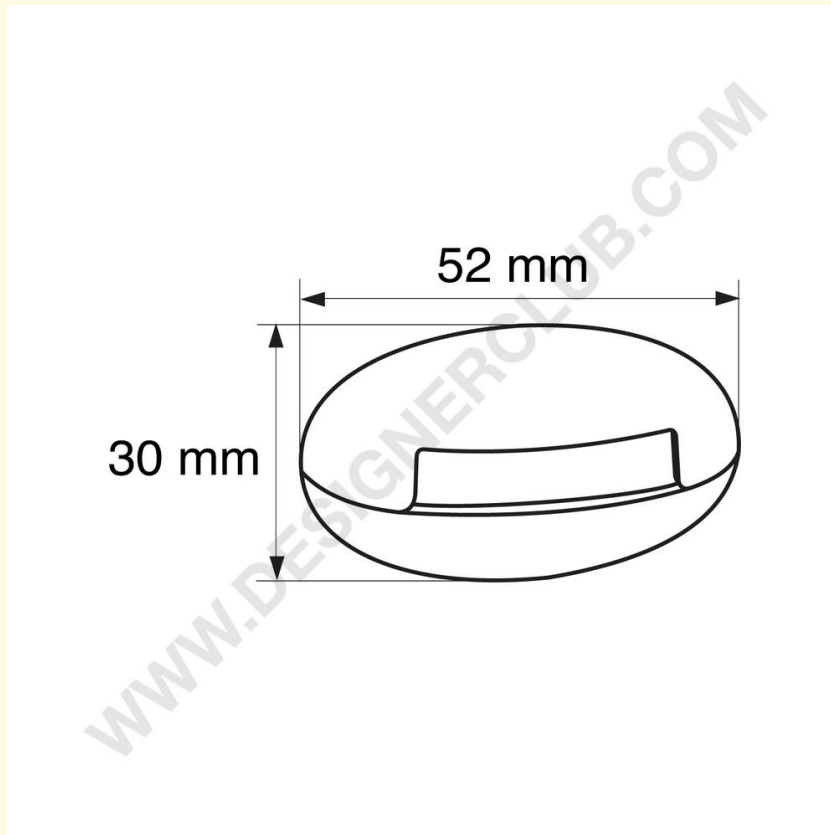

## Datasheet

**REF: 114 000**  
**White prong lock<sup>®</sup>**

Patented anti-theft system for plastic and metal double prongs.  
White color.  
To be used only with the PRONG LOCK KEY<sup>®</sup> ref. 114 050.