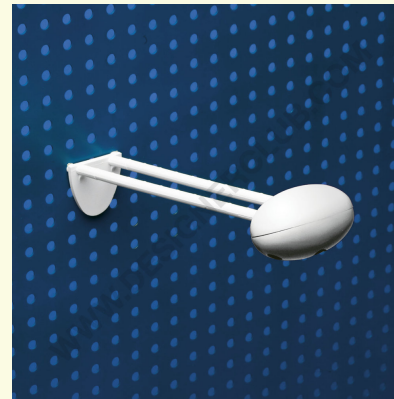

## Datasheet

**REF: 114 000**  
**White prong lock<sup>®</sup>**

Patented anti-theft system for plastic and metal double prongs.  
White color.  
To be used only with the PRONG LOCK KEY<sup>®</sup> ref. 114 050.