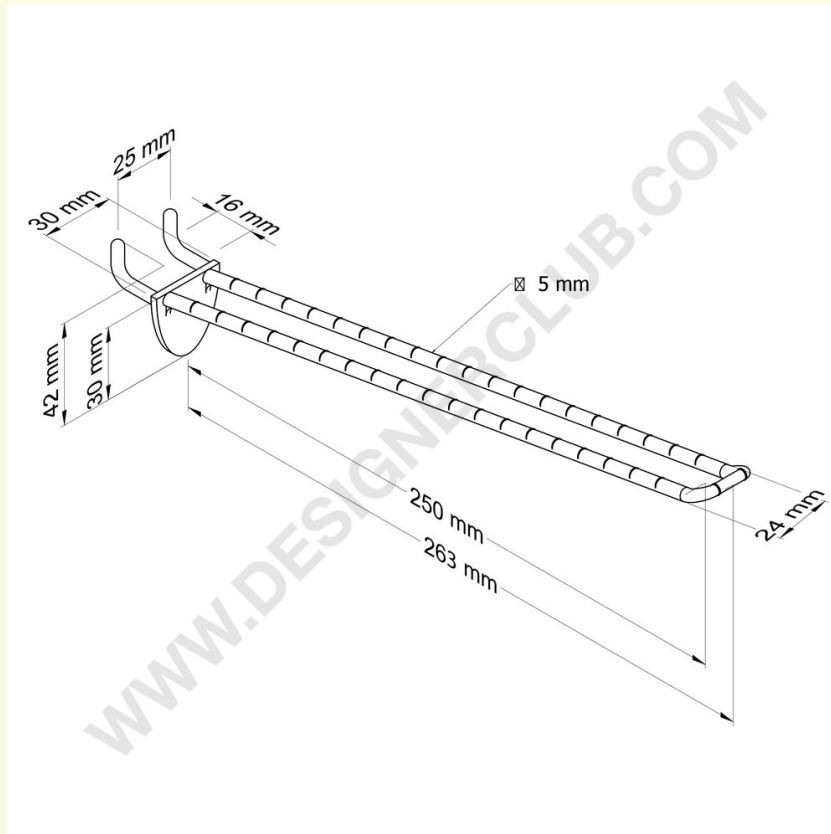

# Datasheet

**REF: 144 634**

**Double prong white for honeycomb panels 16 mm. thick, 250 mm with rounded front for label holders**

Double prong white for honeycomb panels 16 mm. thick, 250 mm with rounded front for label holders

Black color ref. 144 644.

Transparent color ref. 144 654.

+39 0332 455 360      [www.designerclub.com](http://www.designerclub.com)      [commerciale@designerclub.com](mailto:commerciale@designerclub.com)  
Designer Club S.R.L. Via 2 Giugno 28, 21022, Azzate (VA) , Italy