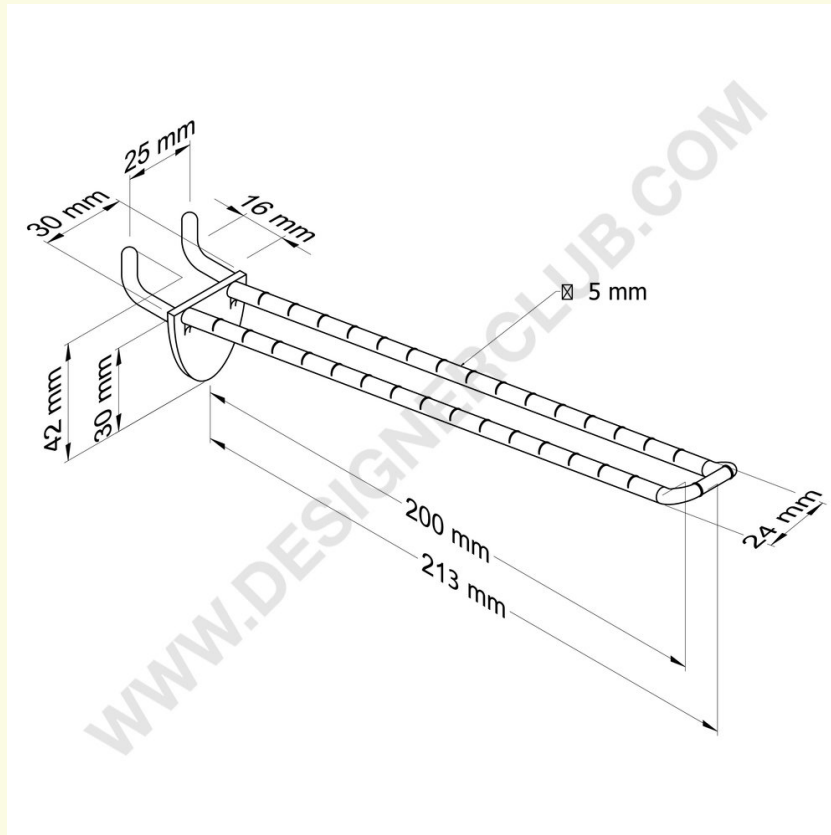

# Datasheet

**REF: 144 643**

**Double prong black for honeycomb panels 16 mm. thick, 200 mm with rounded front for label holders**

Double prong black for honeycomb panels 16 mm. thick, 200 mm with rounded front for label holders